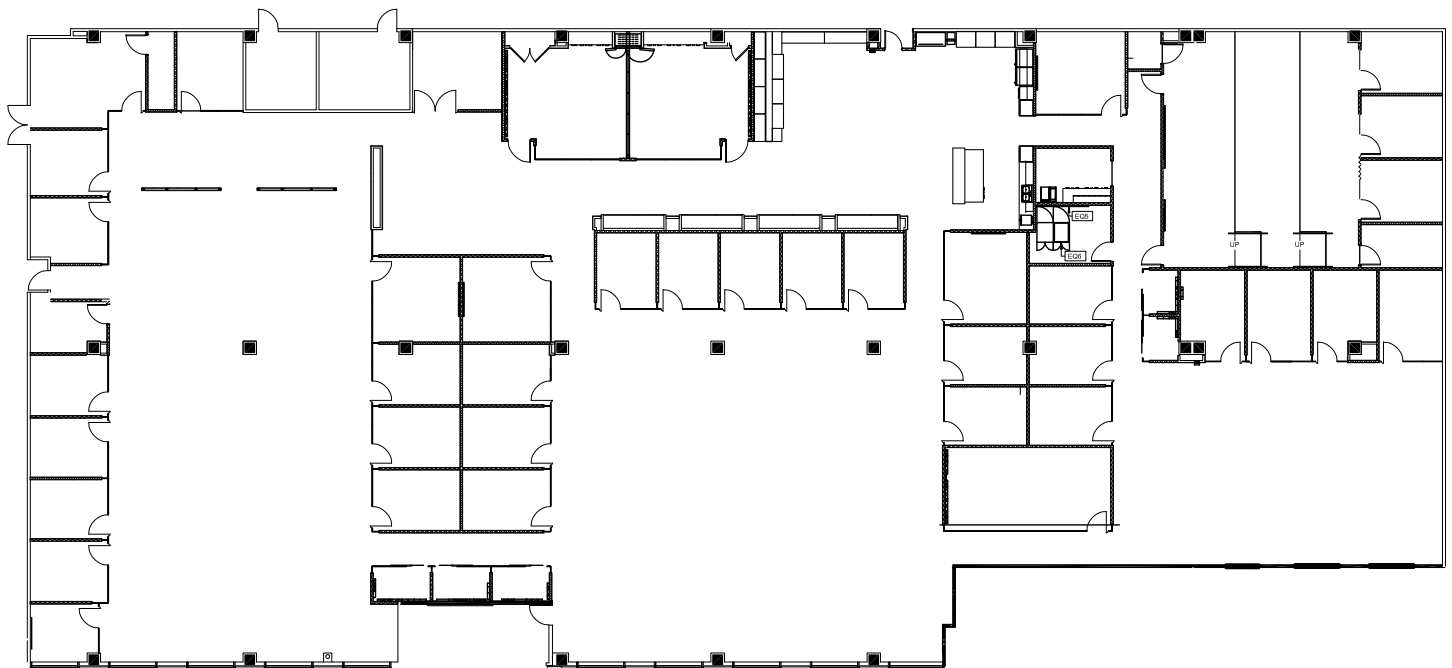

BUILDING B

SUITE B-150

24,224 RSF

LEASING CONTACTS - 512.684.3800

David Putman | Ben Tolson | Bart Matheny