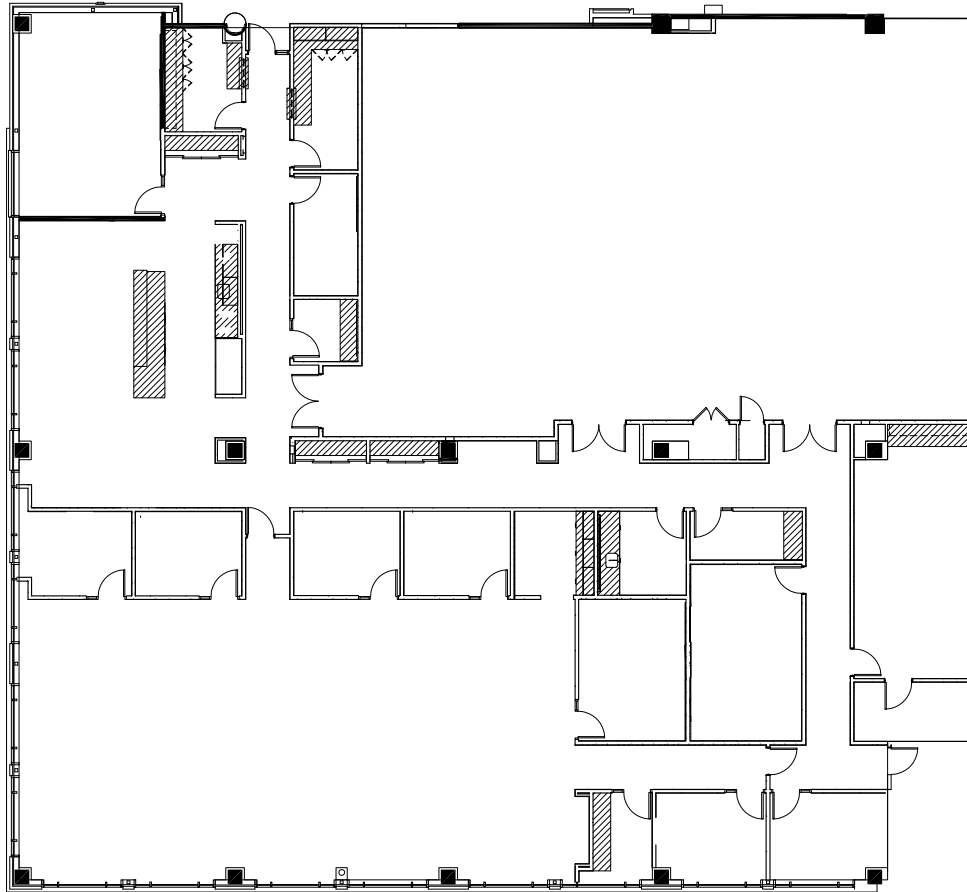

BUILDING C

AVAILABLE 8.1.2023

SUITE C-375

13,448 RSF

LEASING CONTACTS - 512.684.3800

David Putman | Ben Tolson | Bart Matheny