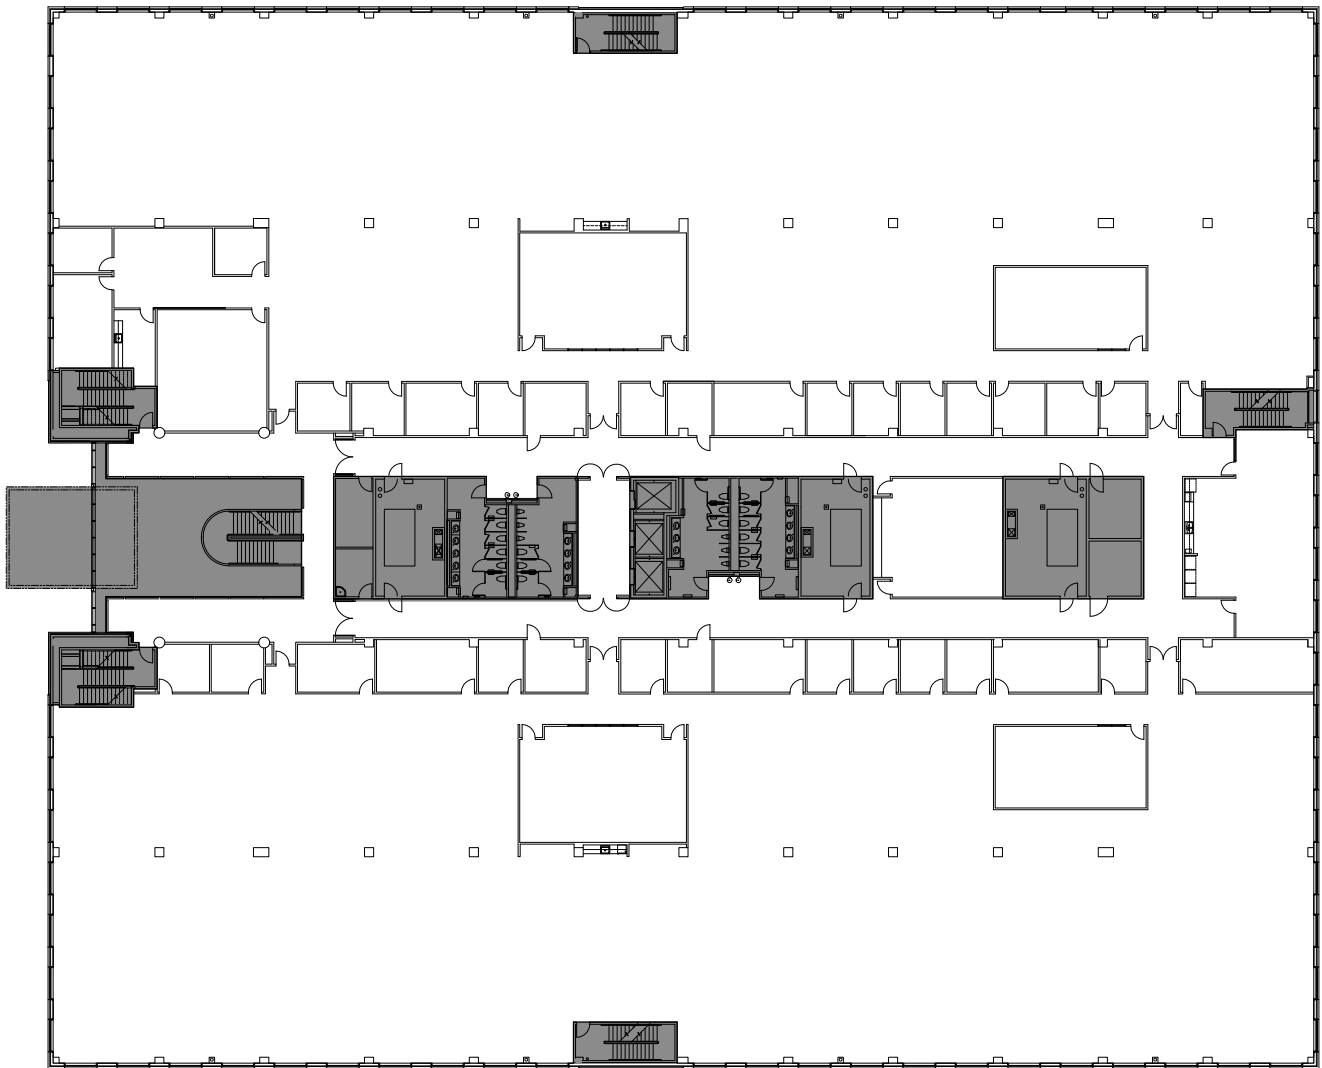

BUILDING D

AVAILABLE 2.1.2023

SUITE D-300

74,483 RSF

LEASING CONTACTS - 512.684.3800

David Putman | Ben Tolson | Bart Matheny