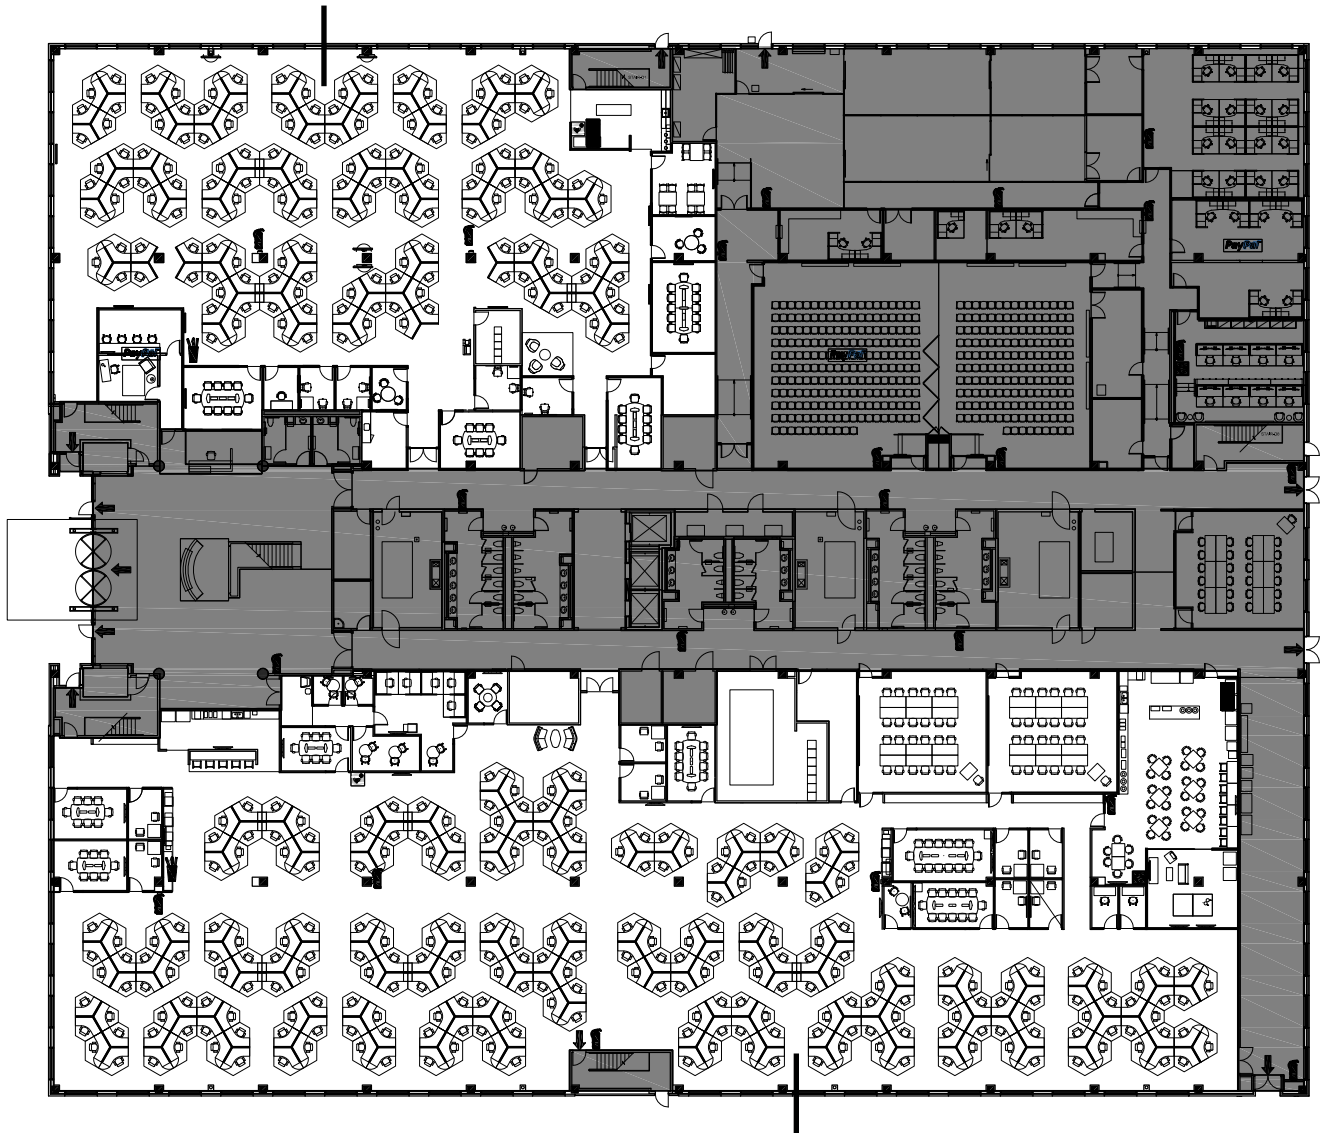

BUILDING D

FIRST FLOOR

49,215 RSF WITH FURNITURE

16,799 RSF

32,416 RSF

[Click for 360 Virtual Tour](#)

LEASING CONTACTS - 512.684.3800

David Putman | Ben Tolson | Bart Matheny