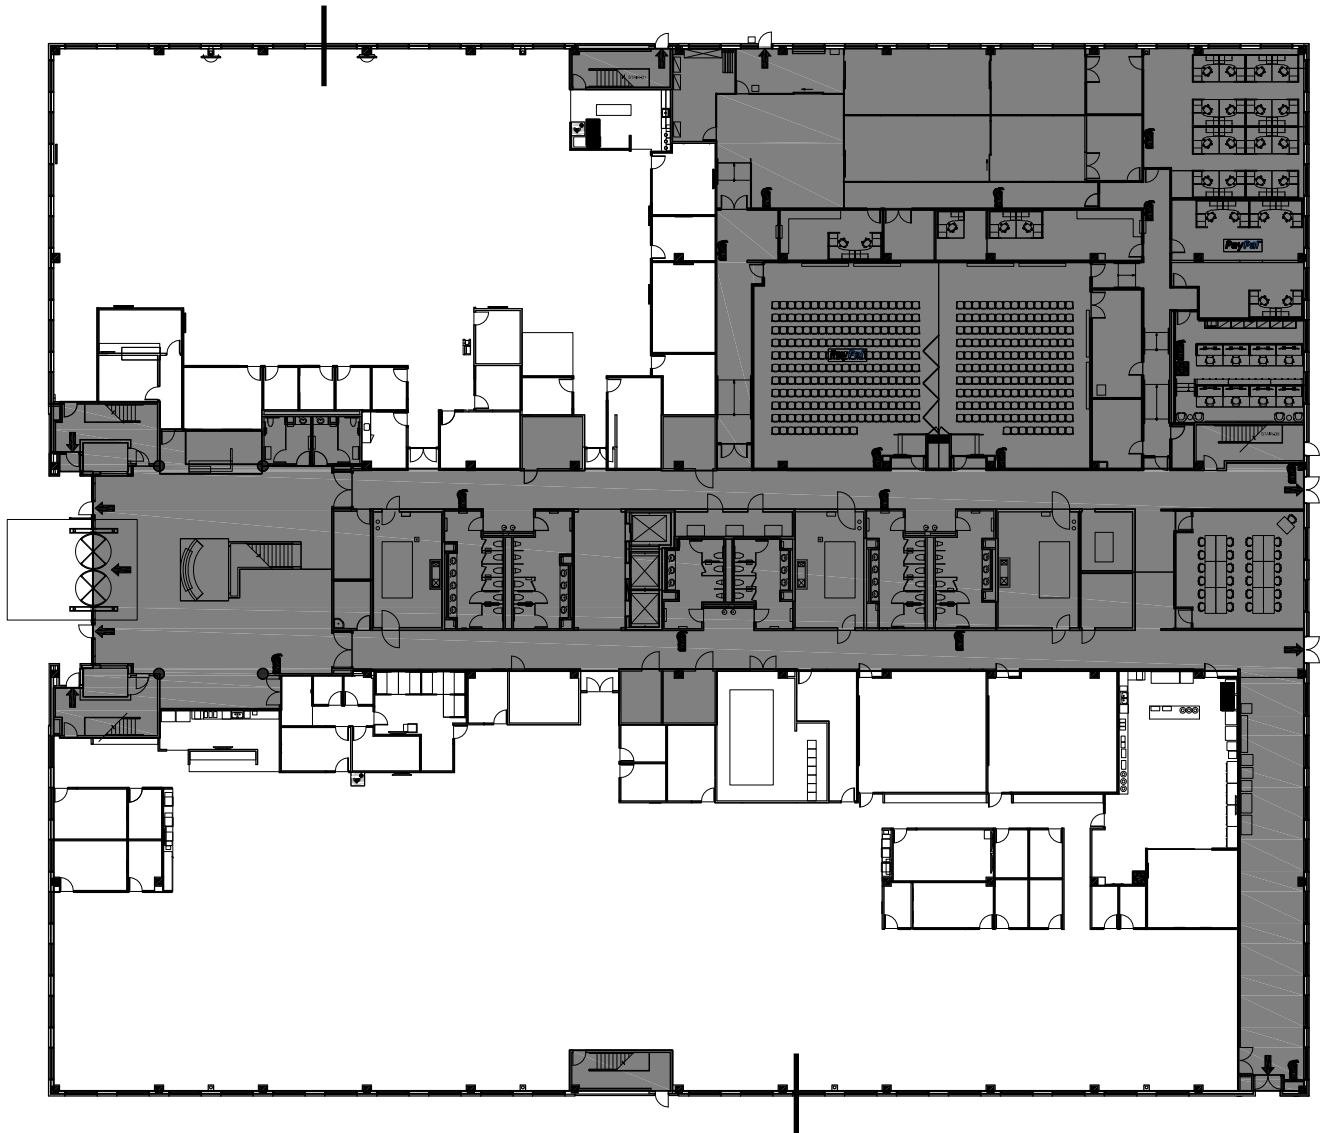

BUILDING D

FIRST FLOOR

49,215 RSF WITHOUT FURNITURE

16,799 RSF

32,416 RSF

[Click for 360 Virtual Tour](#)

LEASING CONTACTS - 512.684.3800

David Putman | Ben Tolson | Bart Matheny