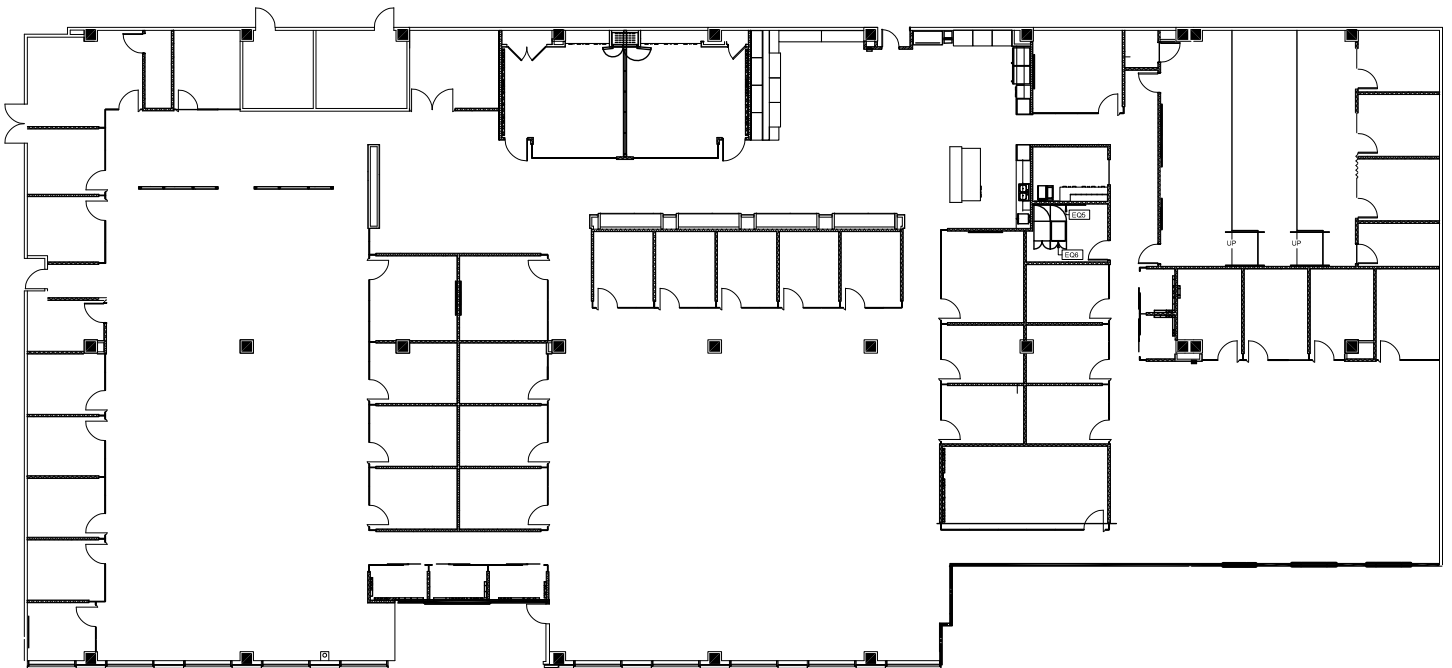

BUILDING B

SUITE B-150

24,224 RSF

Bart Matheny
David Putman
Ben Tolson

512.684.3800