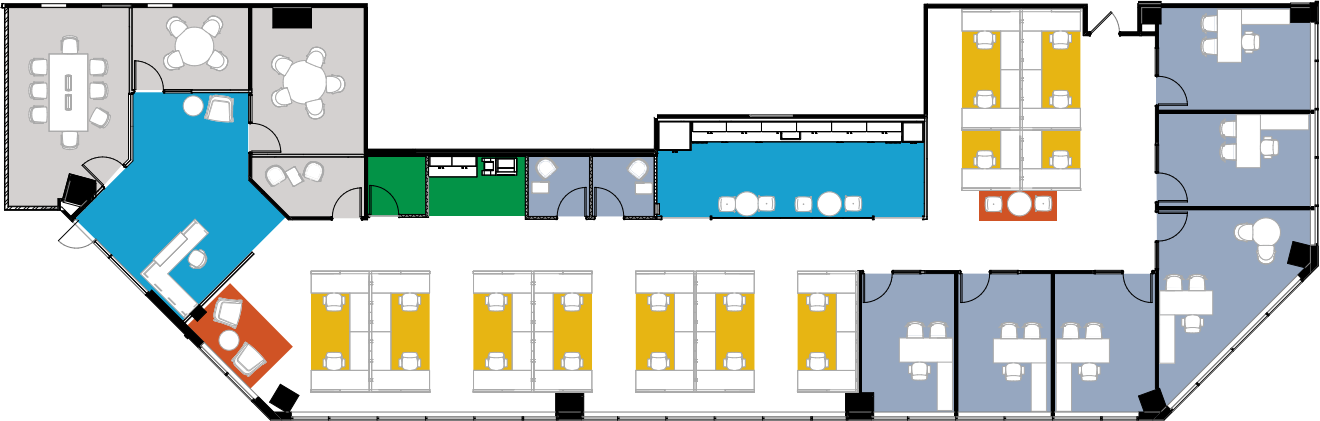

9500 ARBORETUM SUITE 120

5,463 SF – COMPLETED SPEC SUITE

*Conceptual Furniture Plan

Room Legend

- Individual - Enclosed
- Collaboration - Enclosed
- Support
- Collaboration - Open
- Individual - Open
- Social