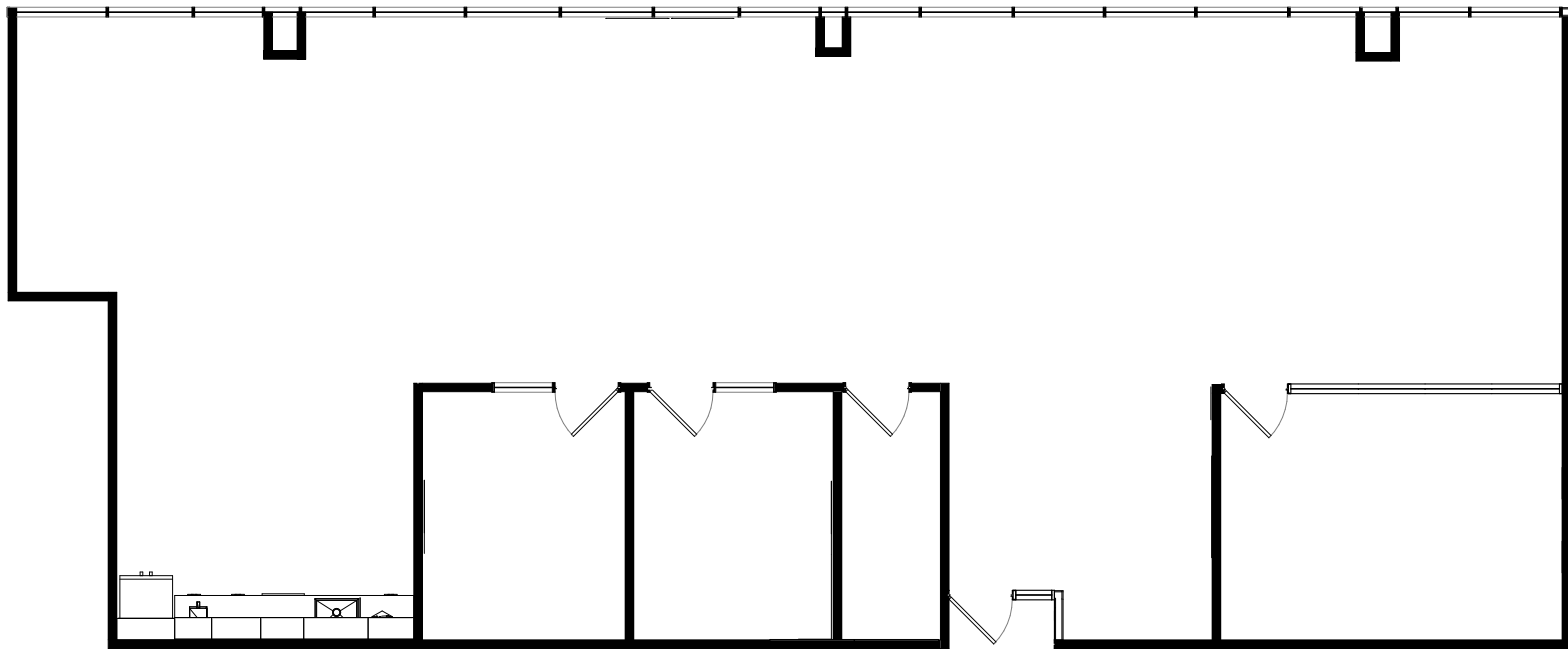

### Room Legend

- |  |  |   |
|--|--|---|
|  Conference |  Reception      |  Workstation |
|  Break Area |  Private Office |  Server Room |

For Lease

9500 Arboretum Suite 220 - 3,354 SF

For Lease

9500 Arboretum Suite 220 - 3,354 SF

For Lease

9500 Arboretum Suite 220 - 3,354 SF