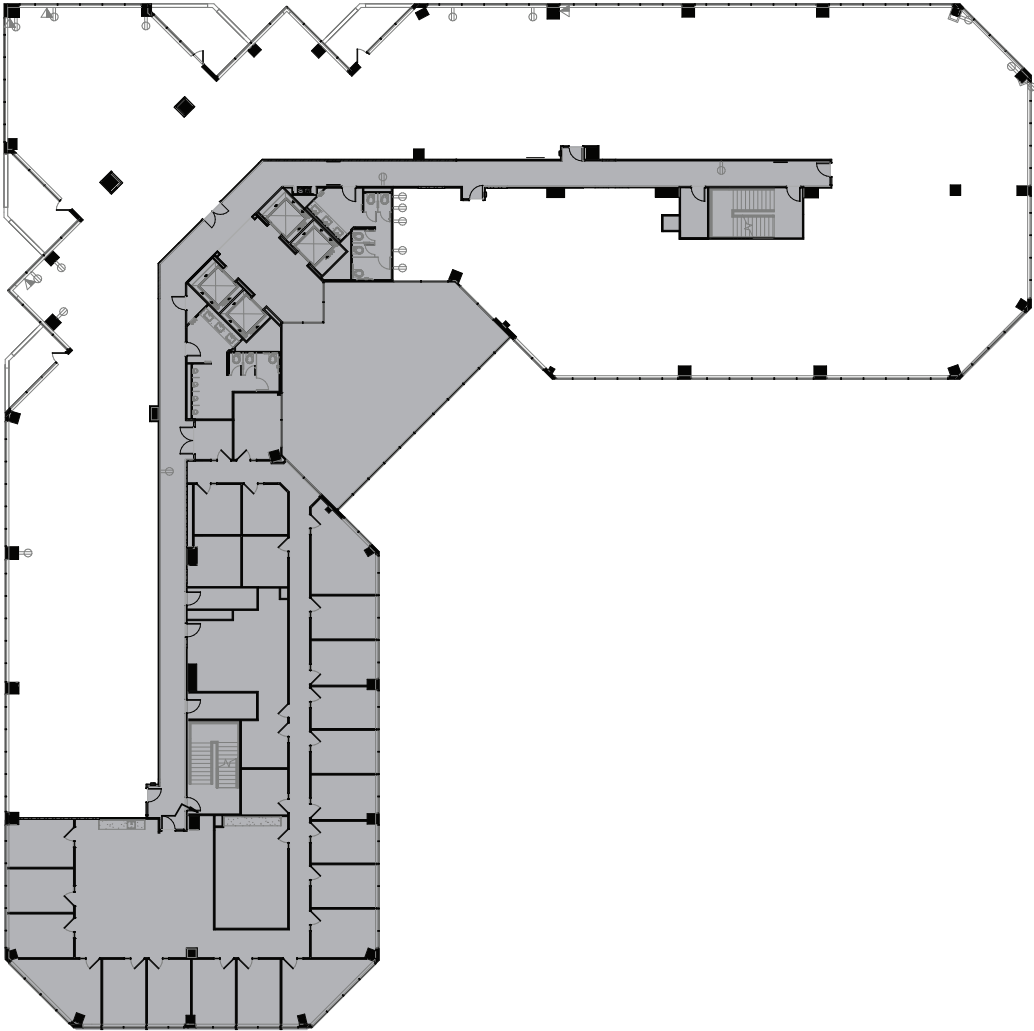

9500 ARBORETUM
SUITE 400

19,969 SF

Scenic Views