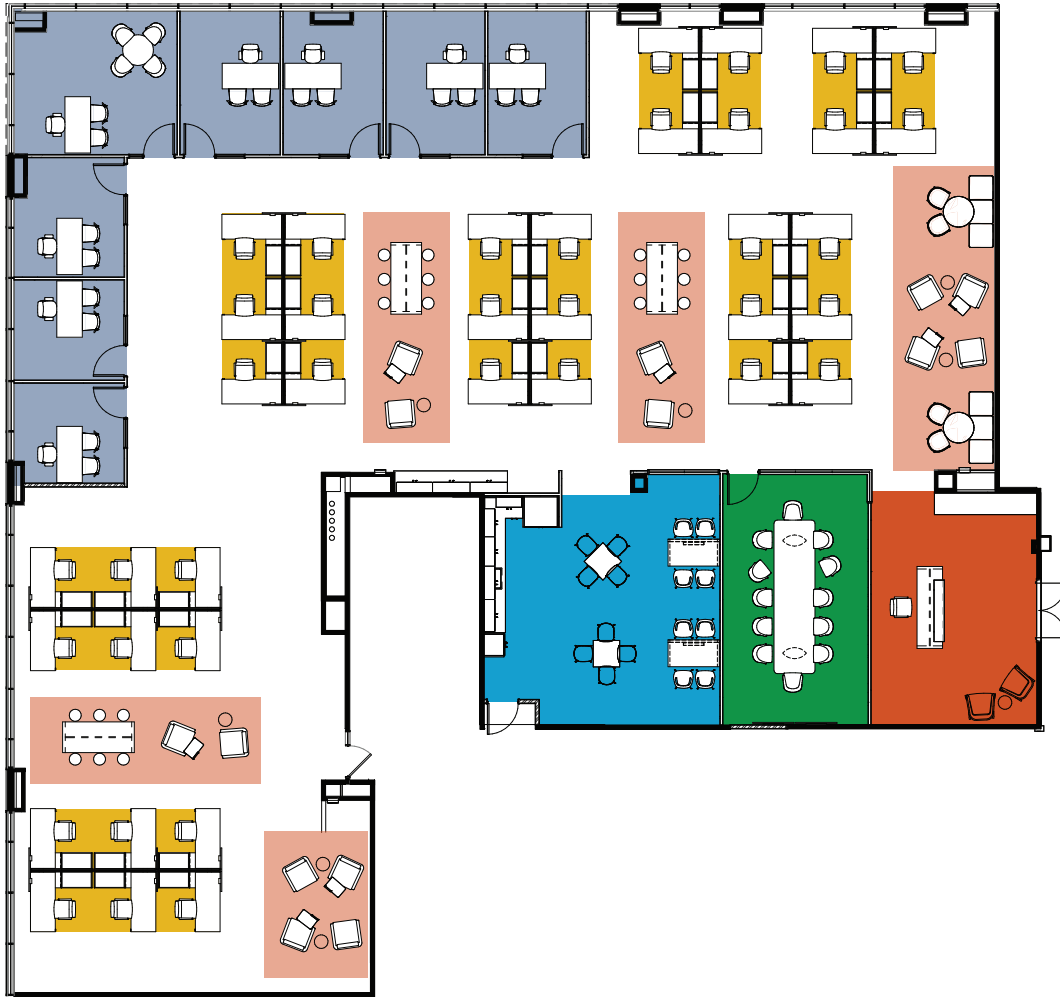

BRAKER POINTE I SUITE 360

TO-BE COMPLETED SPEC SUITE – 8,818 SF

*Conceptual Furniture Plan

Room Legend

- | | |
|-----------------------------------------------------------------------------------------------------|----------------------------------------------------------------------------------------------------|
|  Break Area |  Open Seating |
|  Conference Room |  Private Office |
|  Open Office |  Reception |