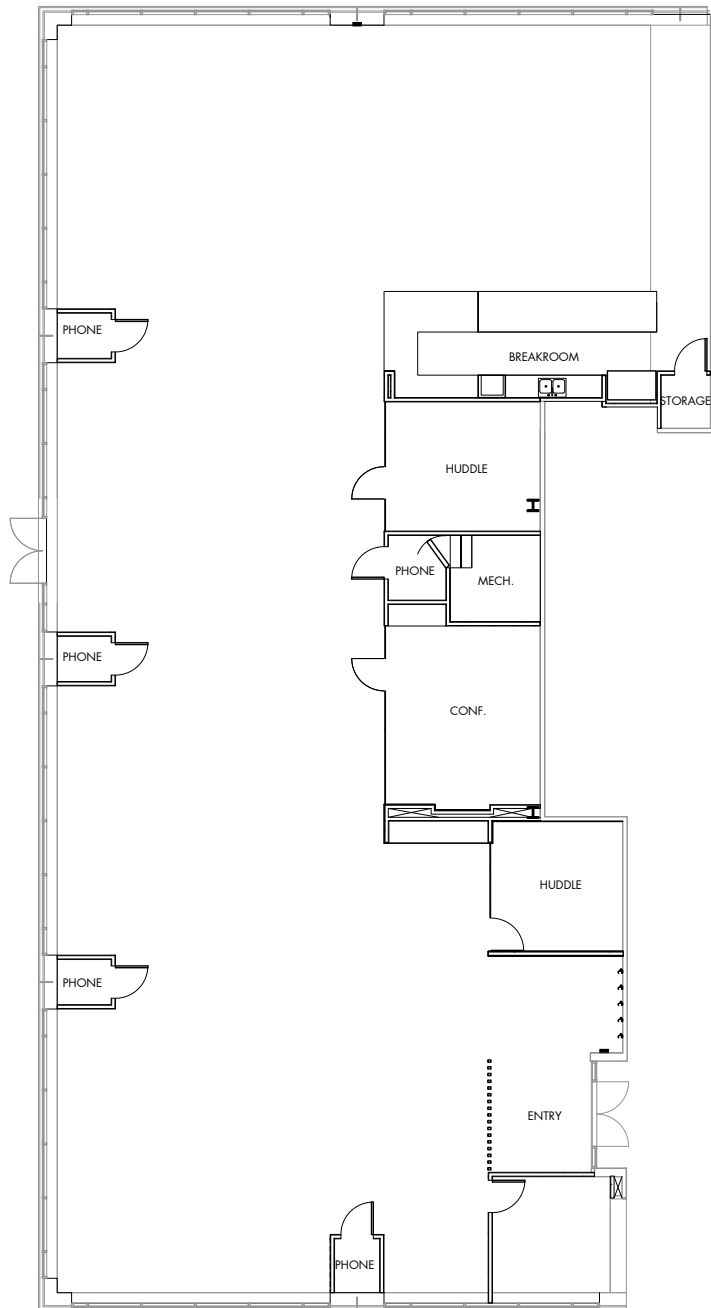

EASTSIDE VILLAGE
SUITE 125
7,528 SF - AVAILABLE 5.1.2022

View this plan on View the Space.
Scan or click this QR code.