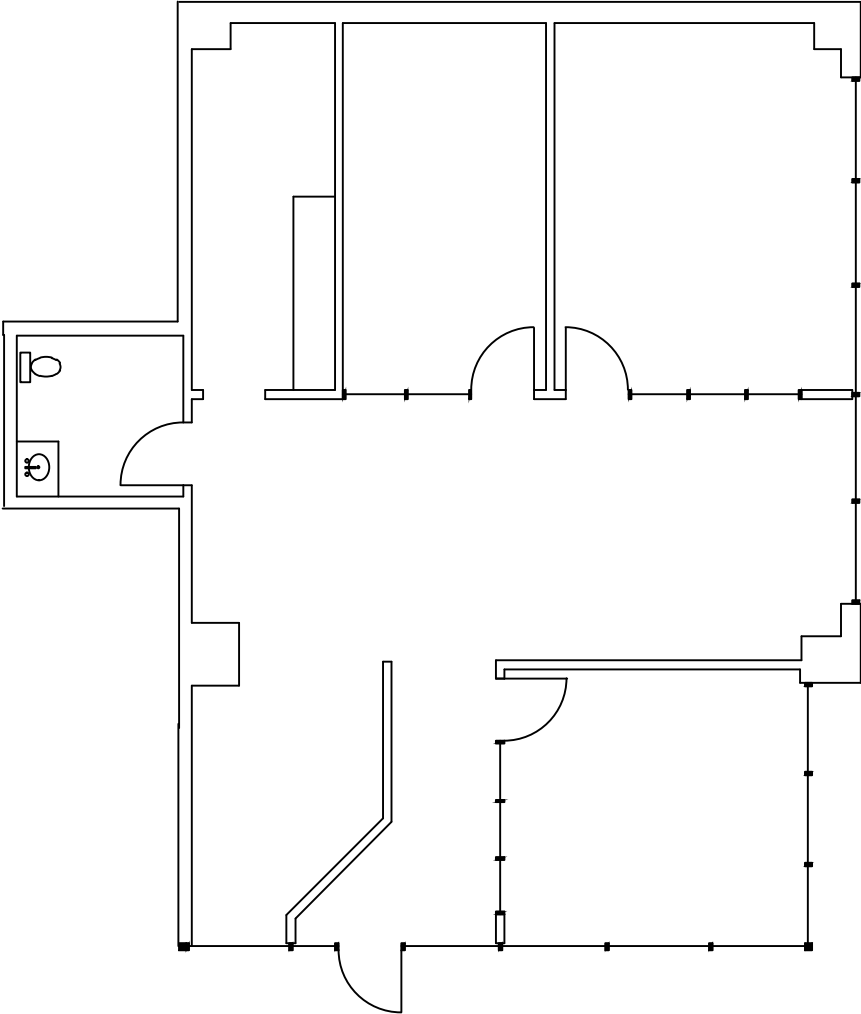

HARTLAND PLAZA **SUITE 108**

1,682 SF

View this plan on View the Space.
Scan or click this QR code.