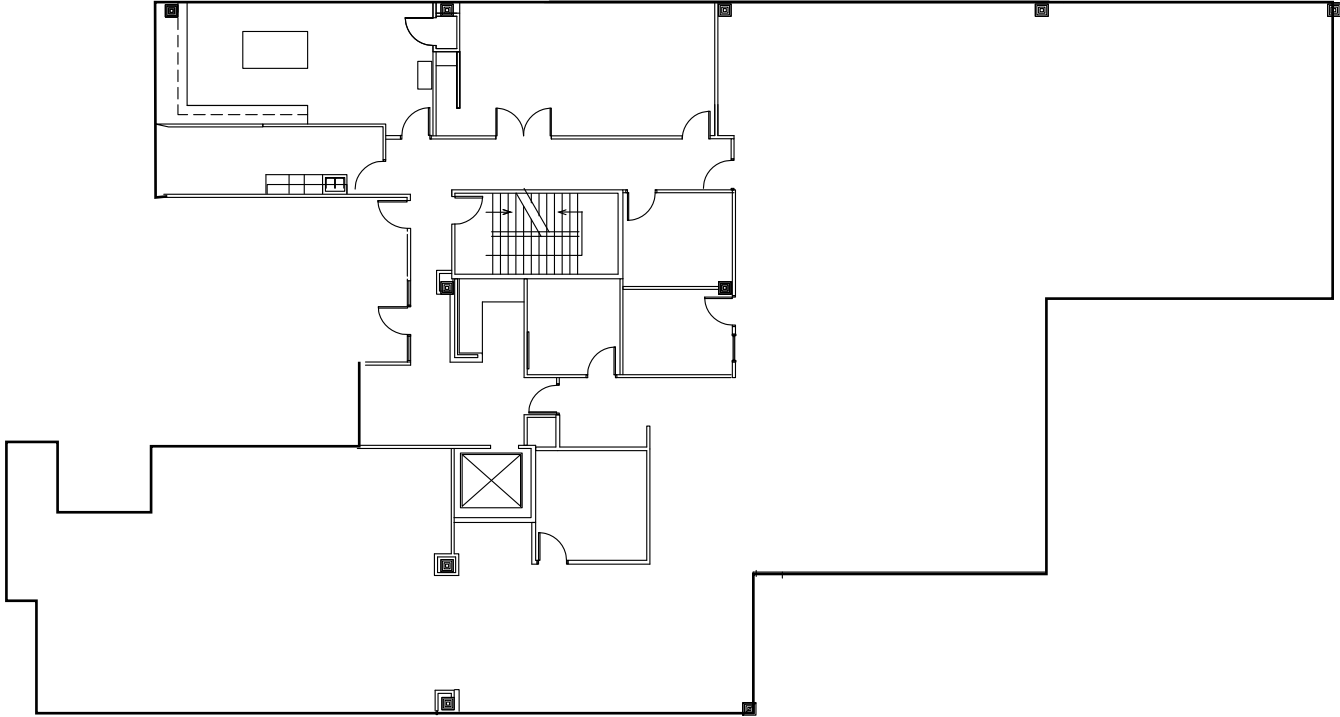

# HARTLAND PLAZA **SUITE 210**

7,967 SF – AVAILABLE 1.1.2022

View this plan on View the Space.  
Scan or click this QR code.