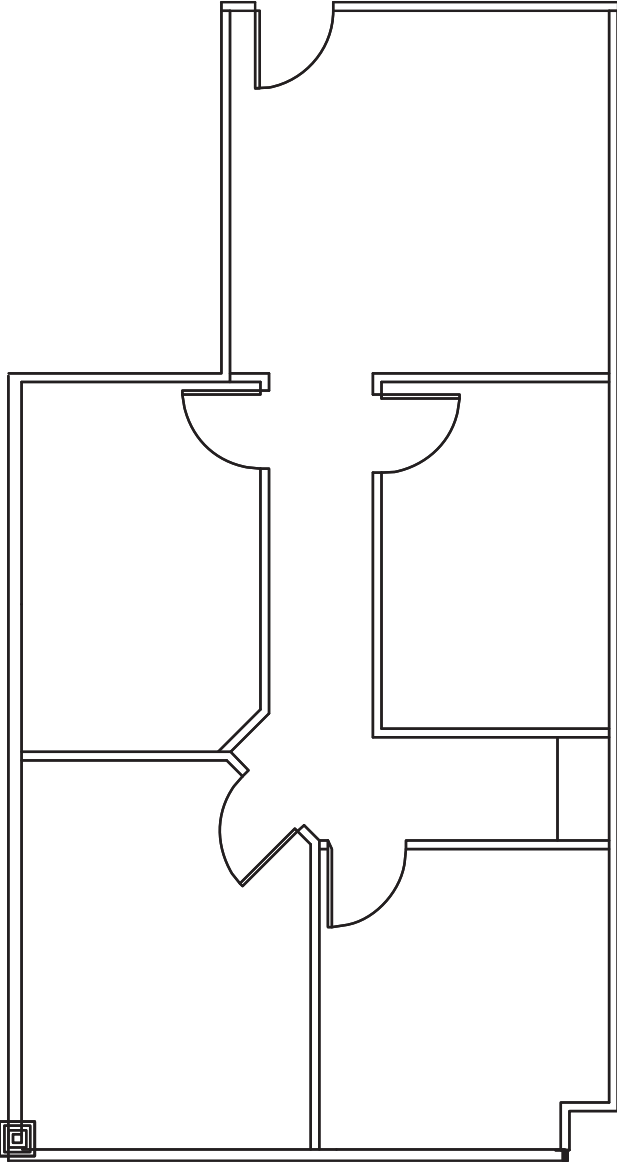

HARTLAND PLAZA
SUITE 212

1,113 SF

Scan or Click
QR Code to
Take a Virtual Tour