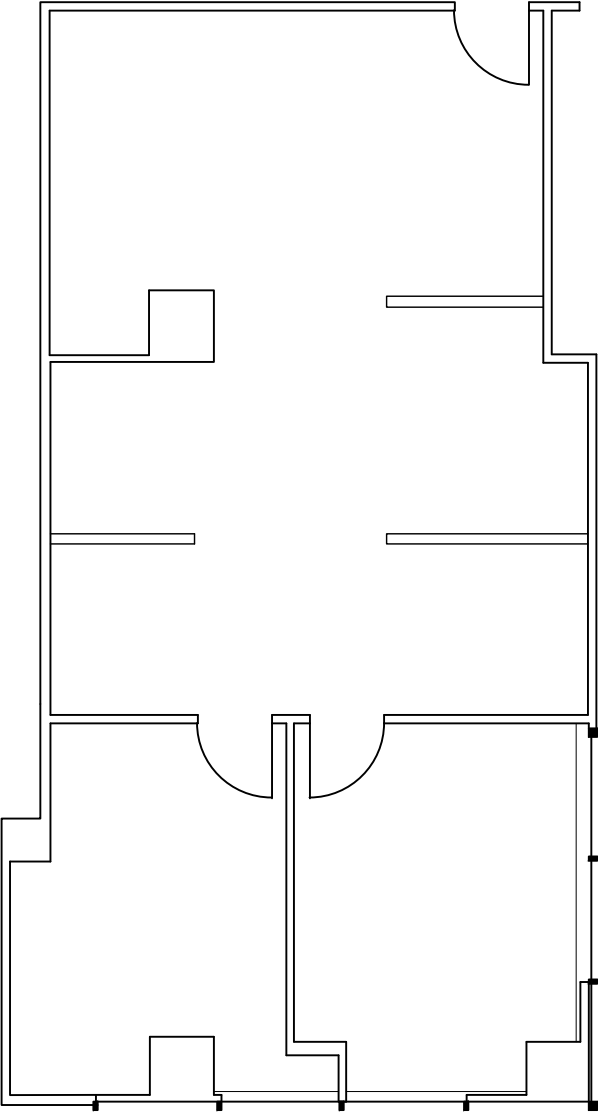

HARTLAND PLAZA **SUITE 214**

1,213 SF

View this plan on View the Space.
Scan or click this QR code.