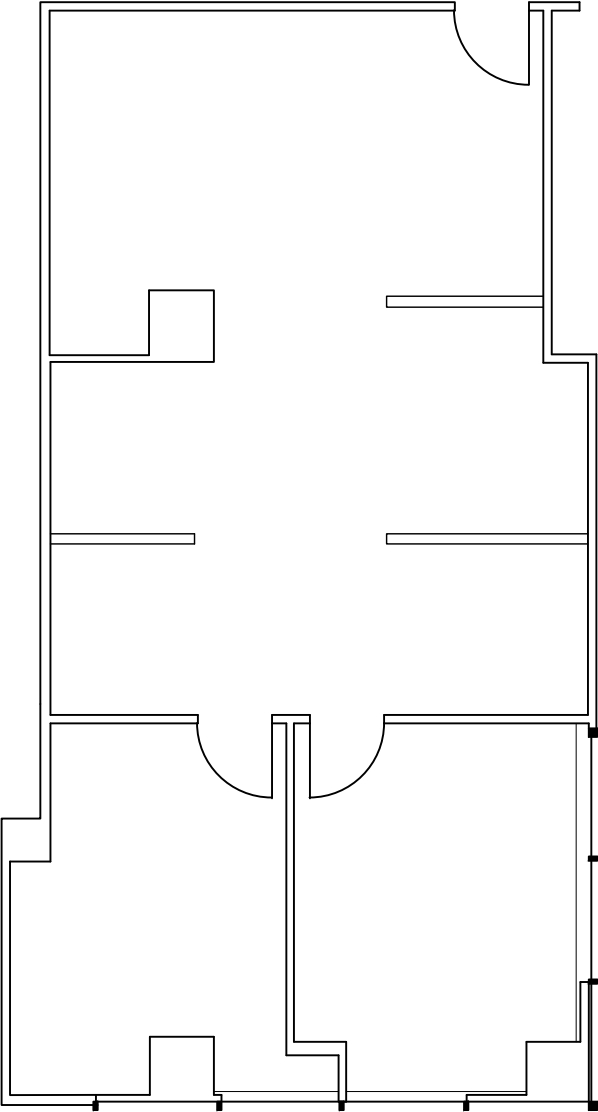

# HARTLAND PLAZA SUITE 214

1,213 SF

View this plan on View the Space.  
Scan or click this QR code.