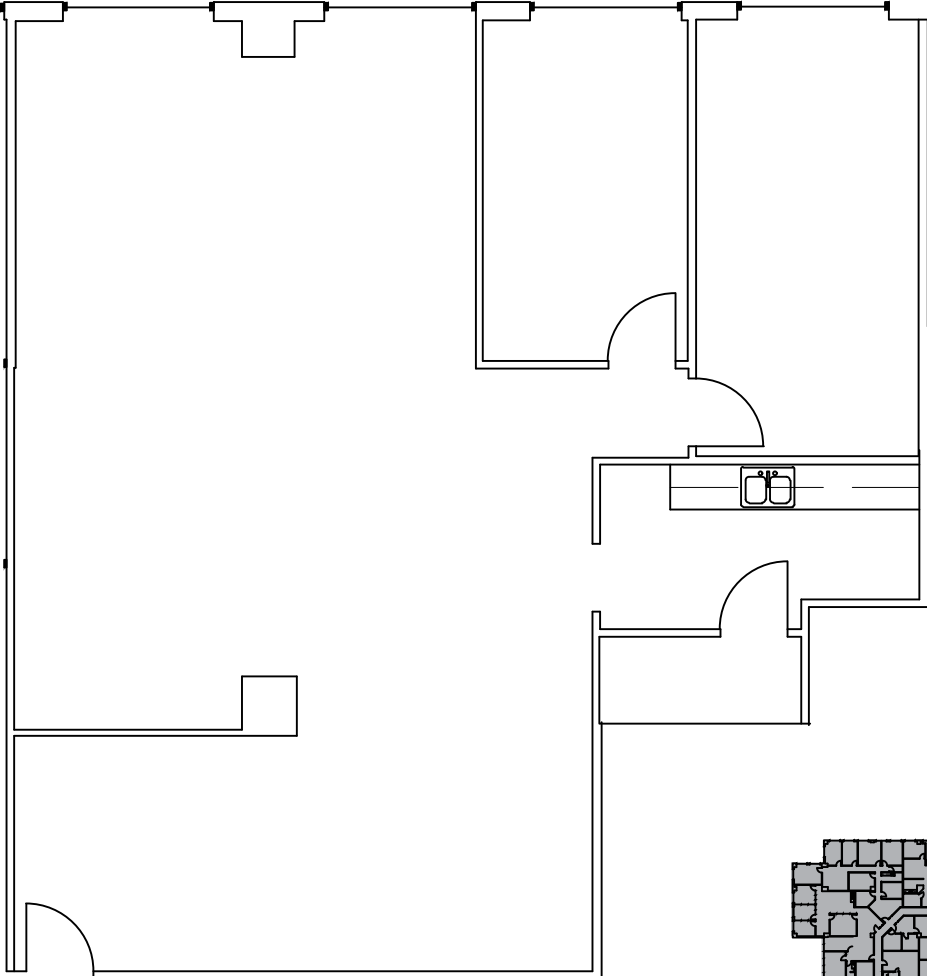

HARTLAND PLAZA  
**SUITE 215**

1,791 SF - AVAILABLE 11.1.2021

View this plan on View the Space.  
Scan or click this QR code.