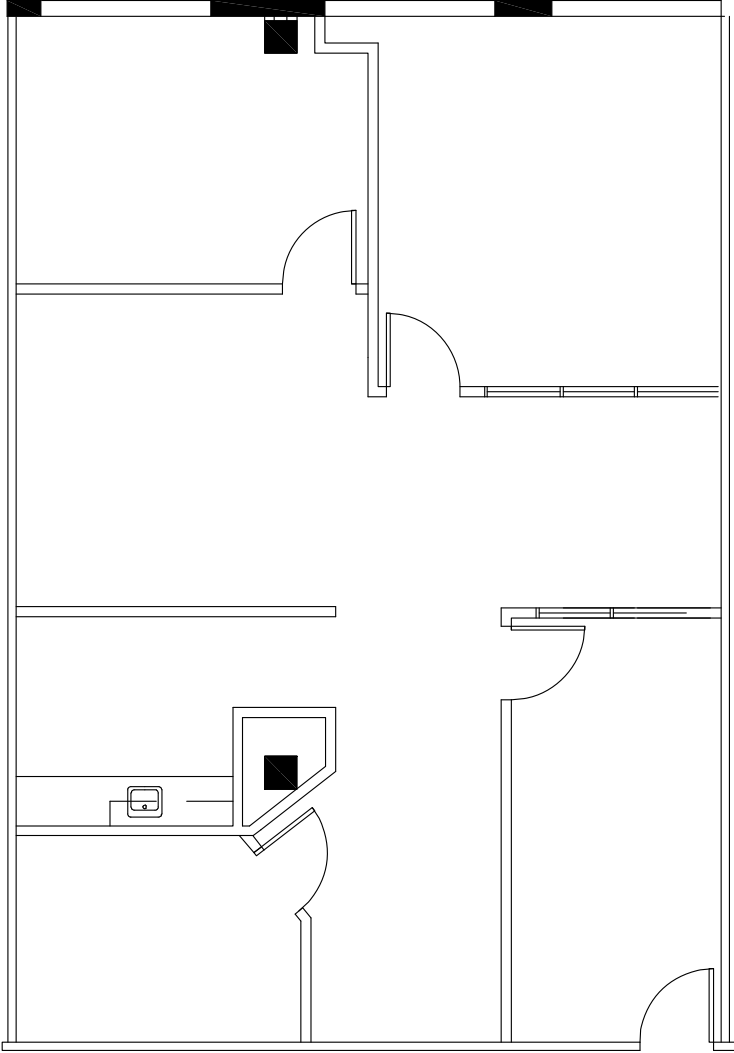

# HARTLAND PLAZA SUITE 220

1,442 SF

View this plan on View the Space.  
Scan or click this QR code.