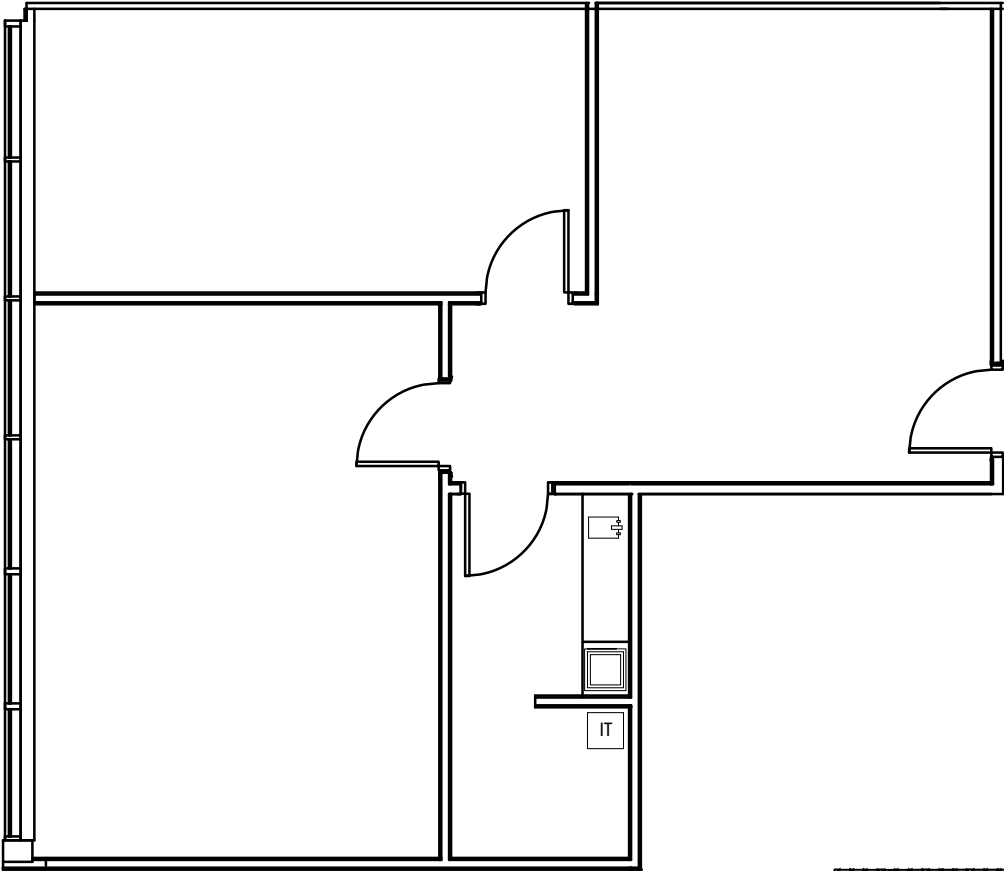

HARTLAND PLAZA  
**SUITE 238**

894 SF

View this plan on View the Space.  
Scan or click this QR code.