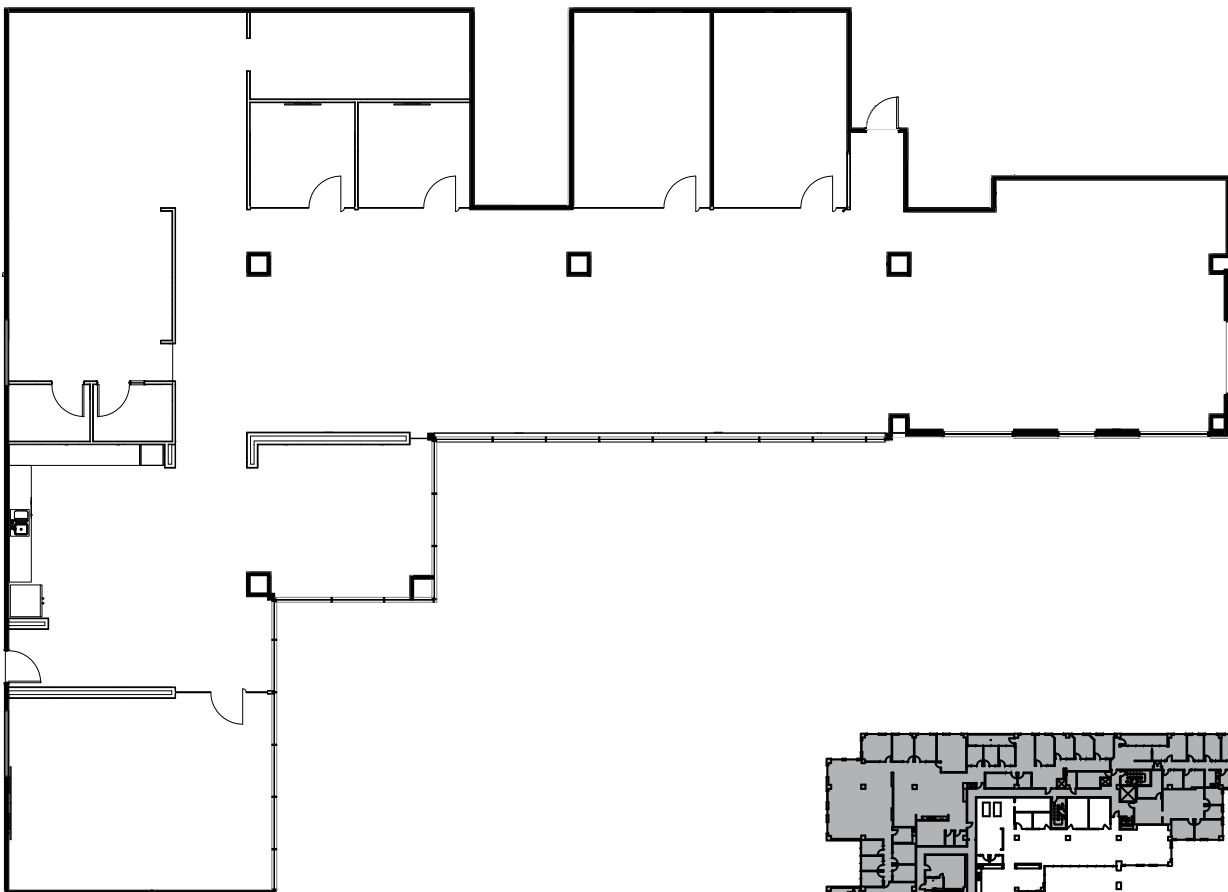

# HARTLAND PLAZA SUITE 335

5,930 SF

View this plan on View the Space.  
Scan or click this QR code.