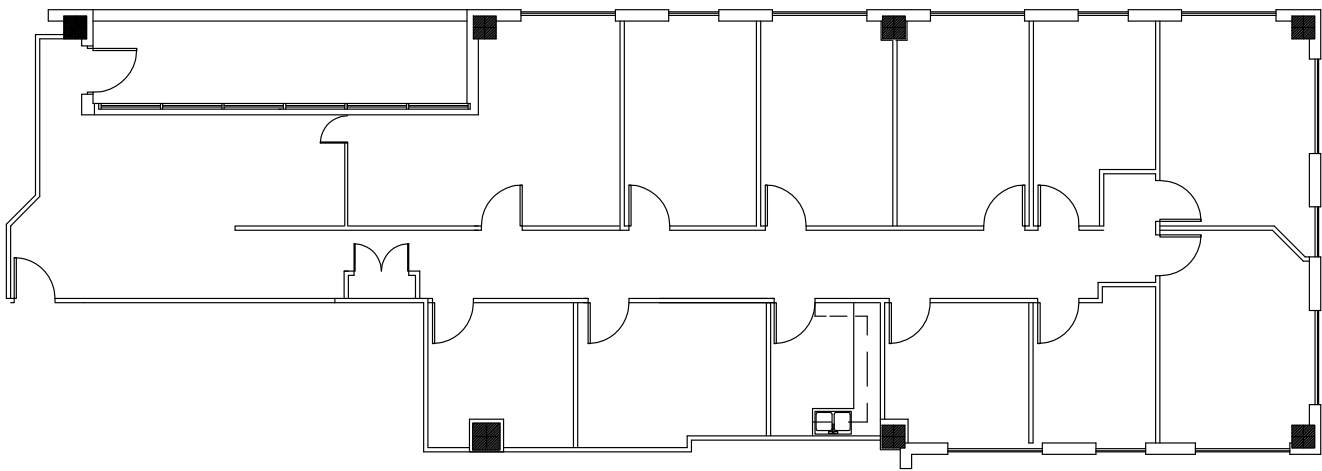

HARTLAND PLAZA

SUITE 340

3,066 SF - AVAILABLE 1.1.2023

View this plan on View the Space.
Scan or click this QR code.