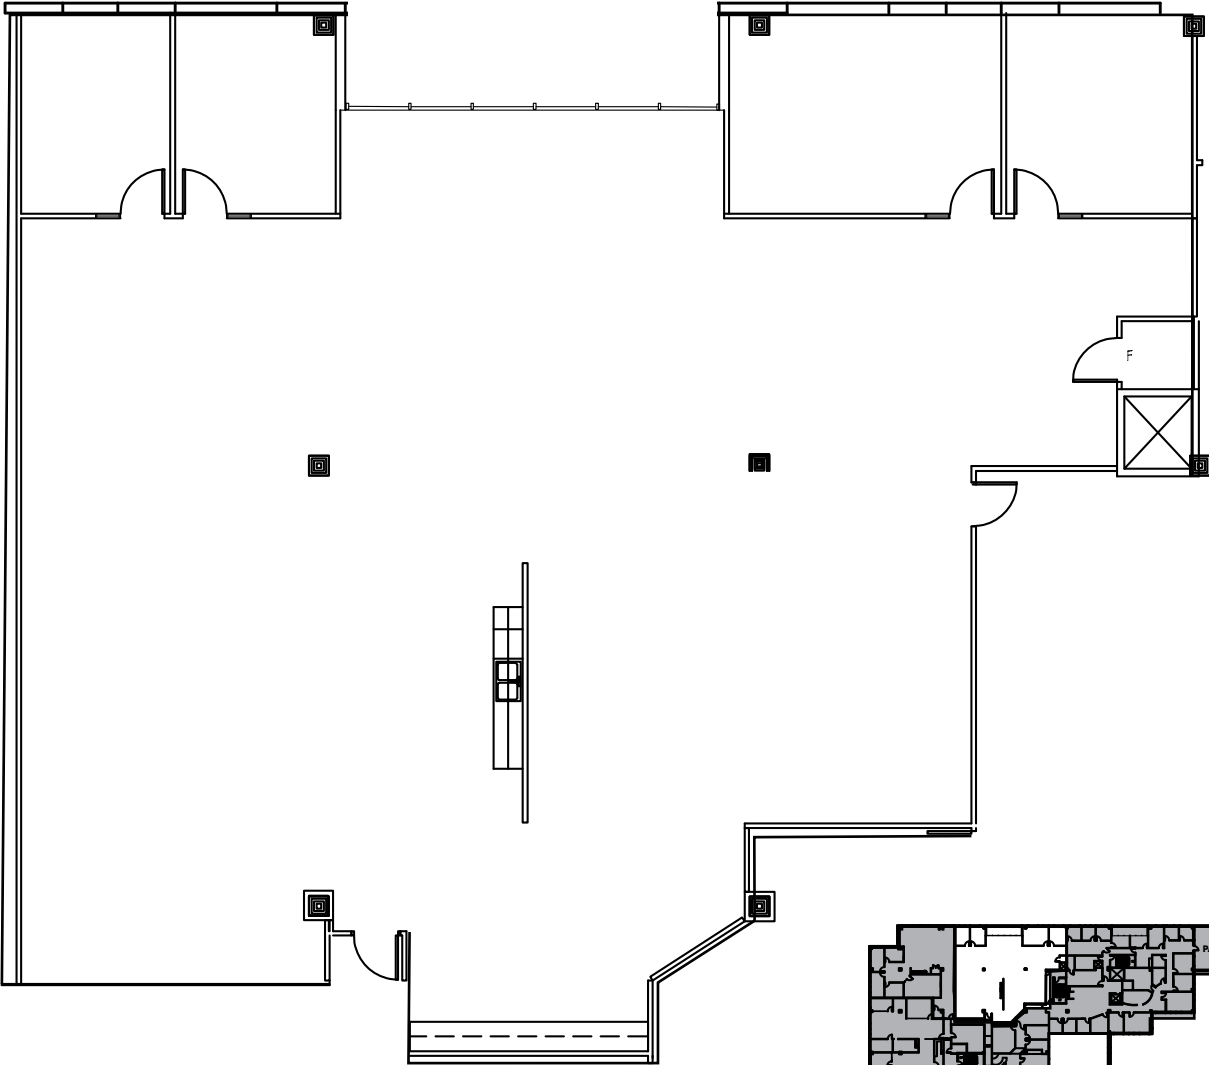

HARTLAND PLAZA SUITE 405

4,682 SF

View this plan on View the Space.
Scan or click this QR code.