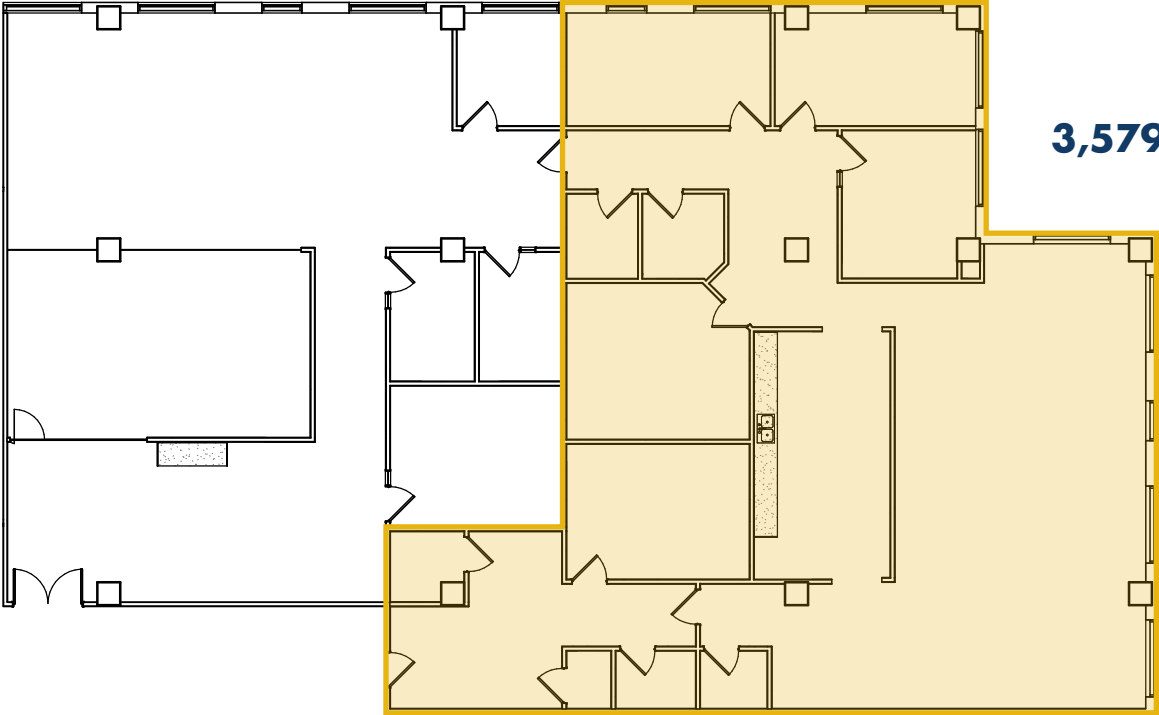

HARTLAND PLAZA **SUITE 410**

6,402 SF

3,579 RSF

Scan or Click
QR Code to
Take a Virtual Tour