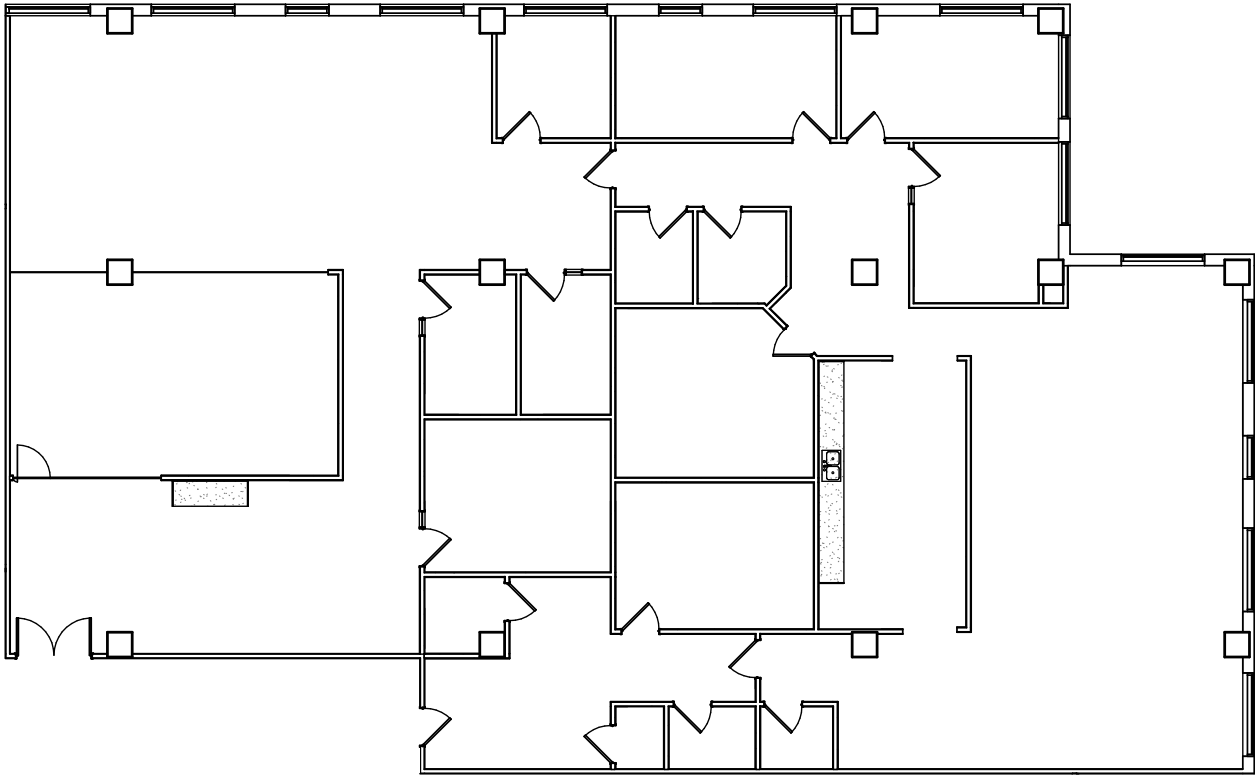

HARTLAND PLAZA **SUITE 410**

6,402 SF

Scan or Click
QR Code to
Take a Virtual Tour