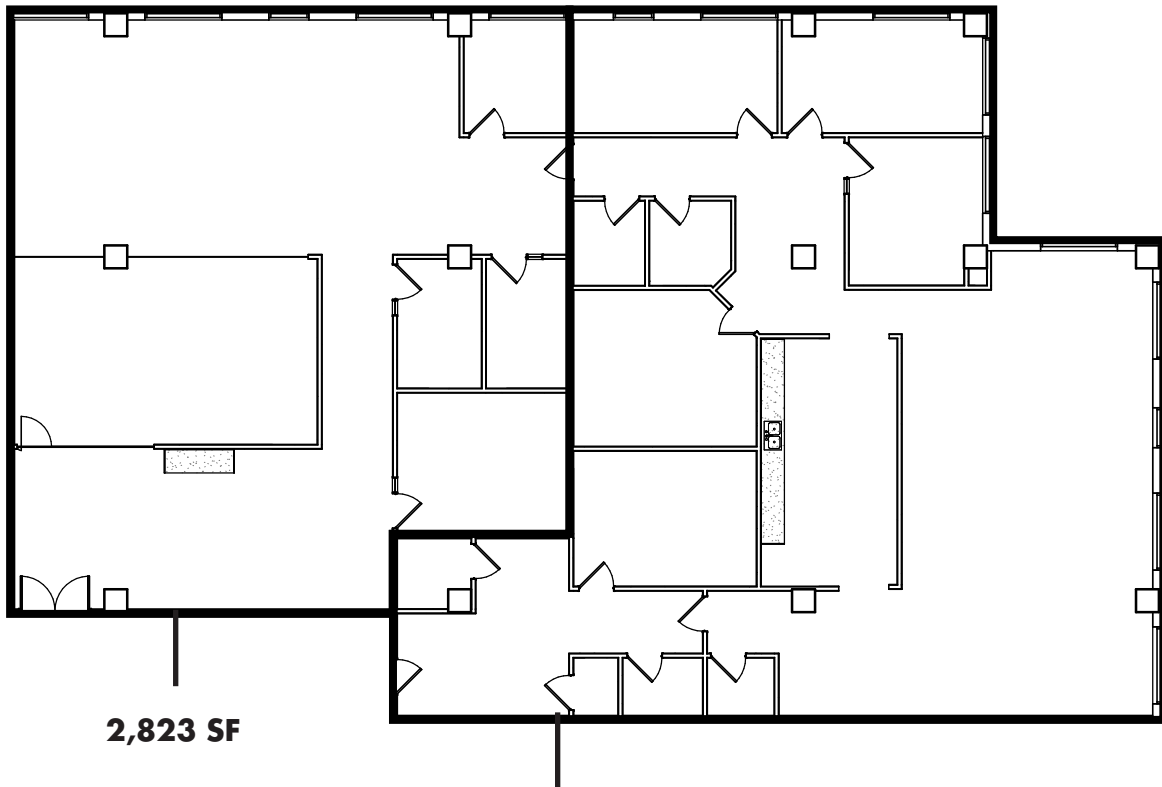

# HARTLAND PLAZA **SUITE 410**

2,823 SF - 6,402 SF – DIVISIBLE

Scan or Click  
QR Code to  
Take a Virtual Tour