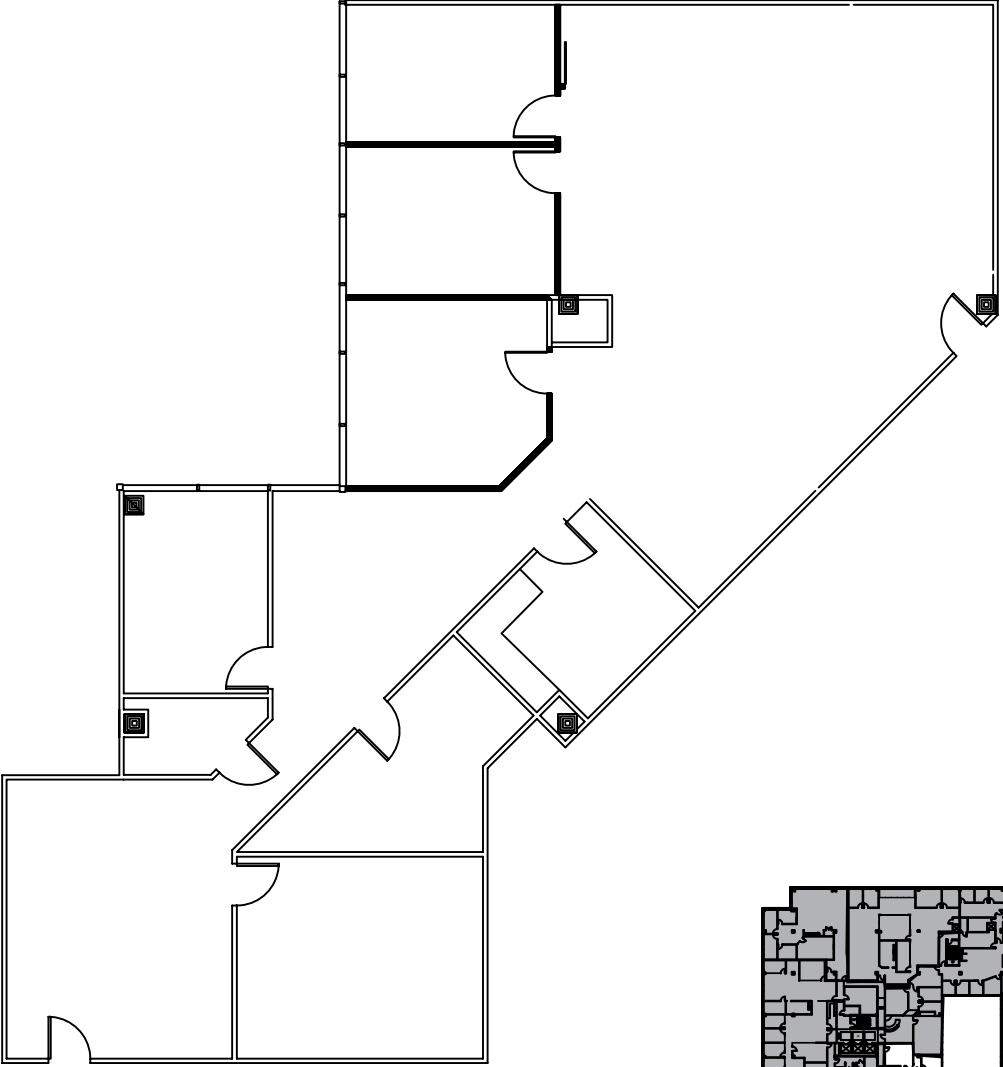

HARTLAND PLAZA **SUITE 420**

3,531 SF

Scan or Click
QR Code to
Take a Virtual Tour