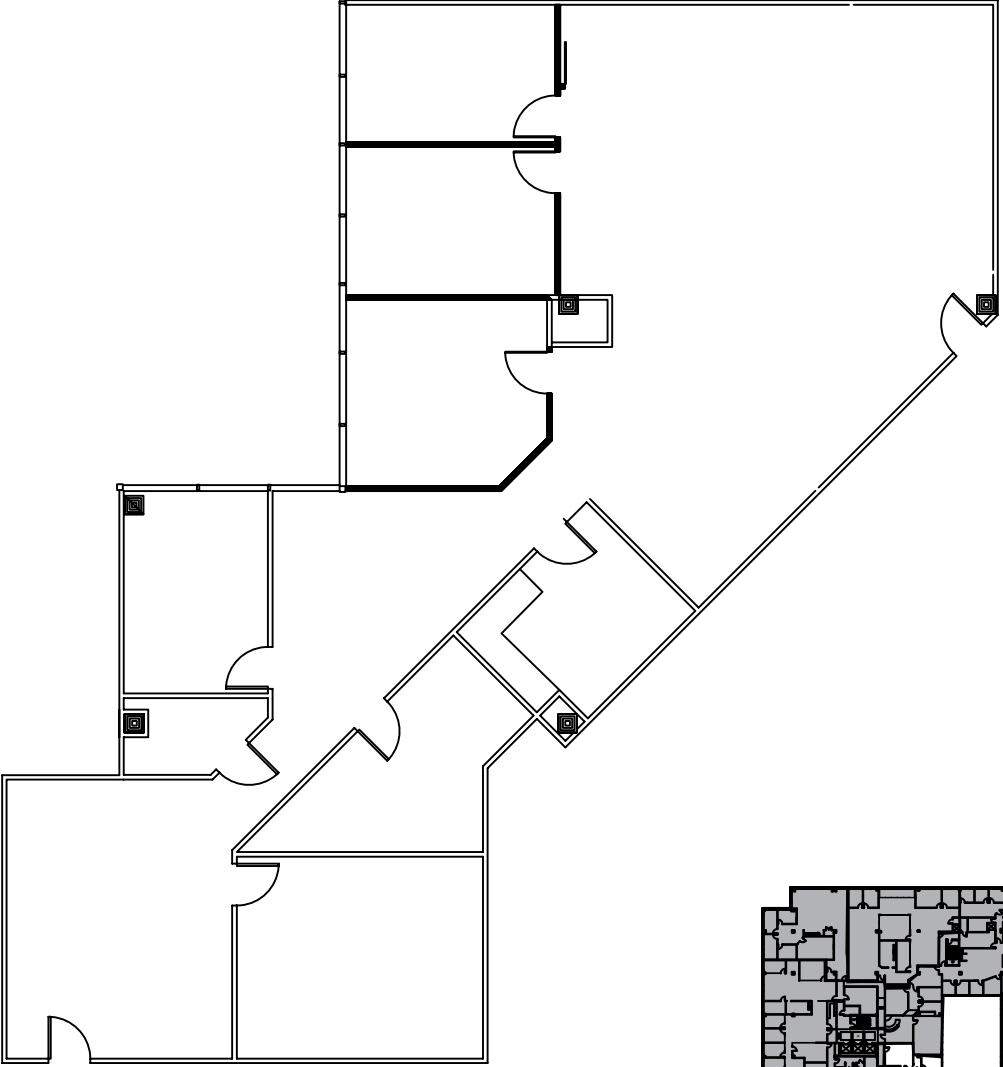

HARTLAND PLAZA
SUITE 420

3,531 SF

View this plan on View the Space.
Scan or click this QR code.