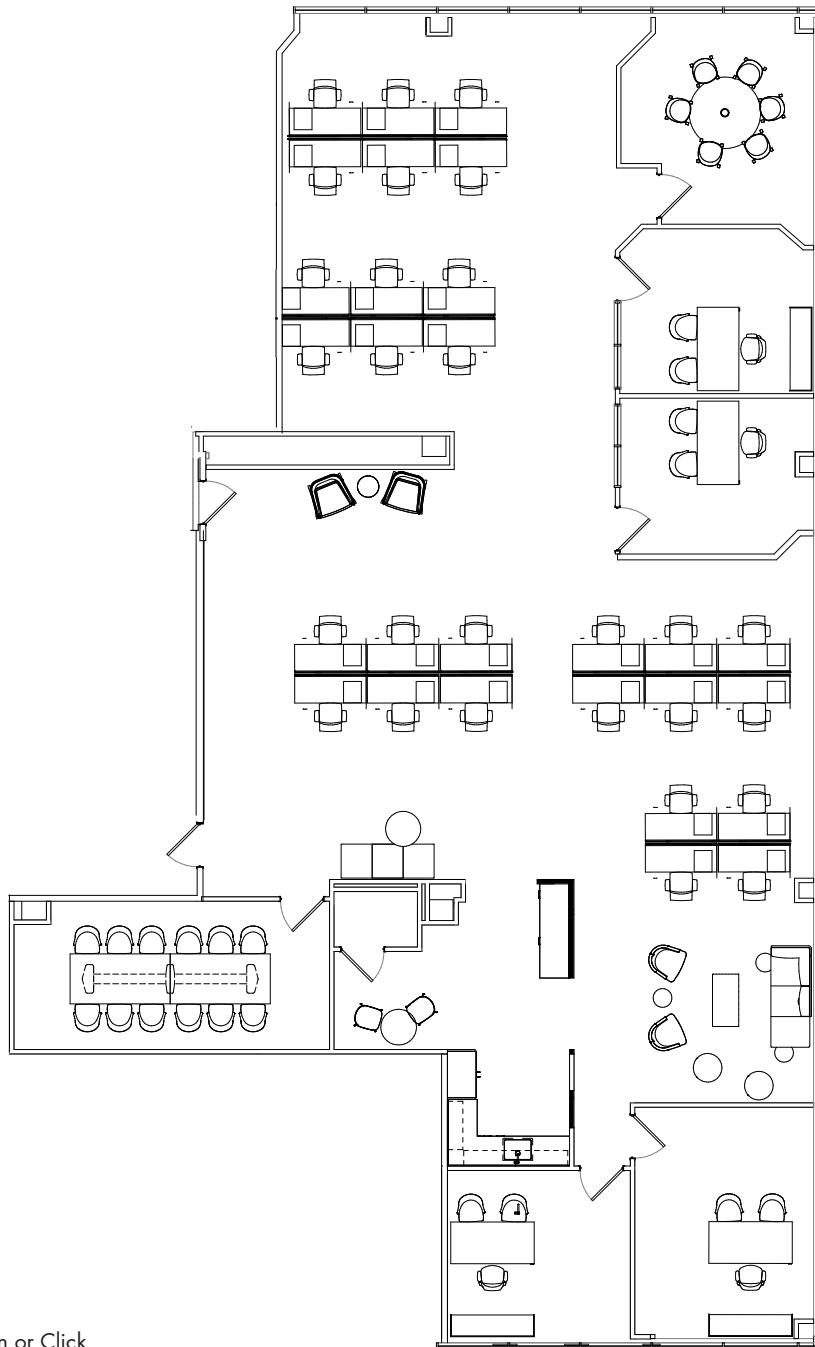

PLAZA 290 SPEC SUITE 320

4,093 SF

Scan or Click
QR Code to
Take a Virtual Tour

*Conceptual Furniture Plan