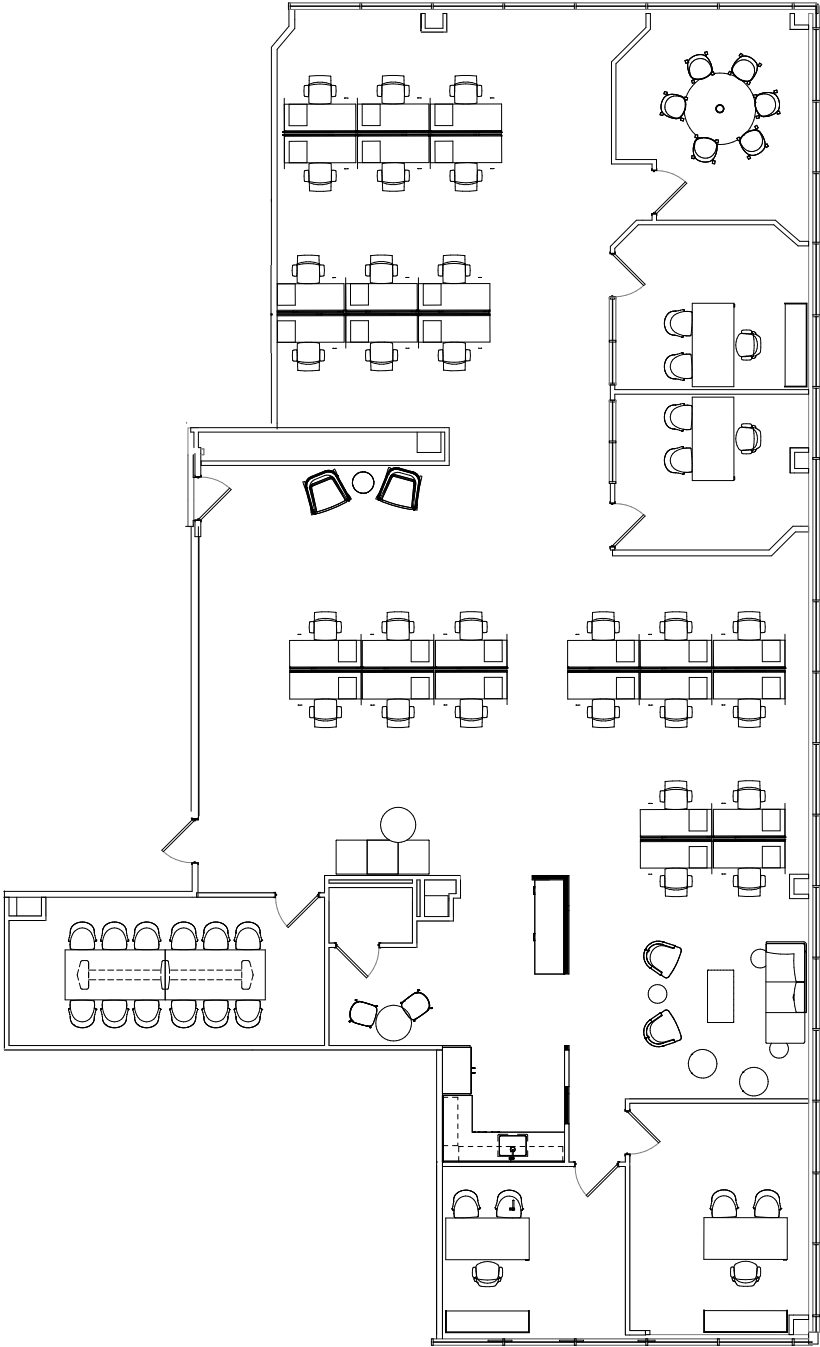

PLAZA 290
SPEC SUITE 320

4,093 SF

*Conceptual Furniture Plan