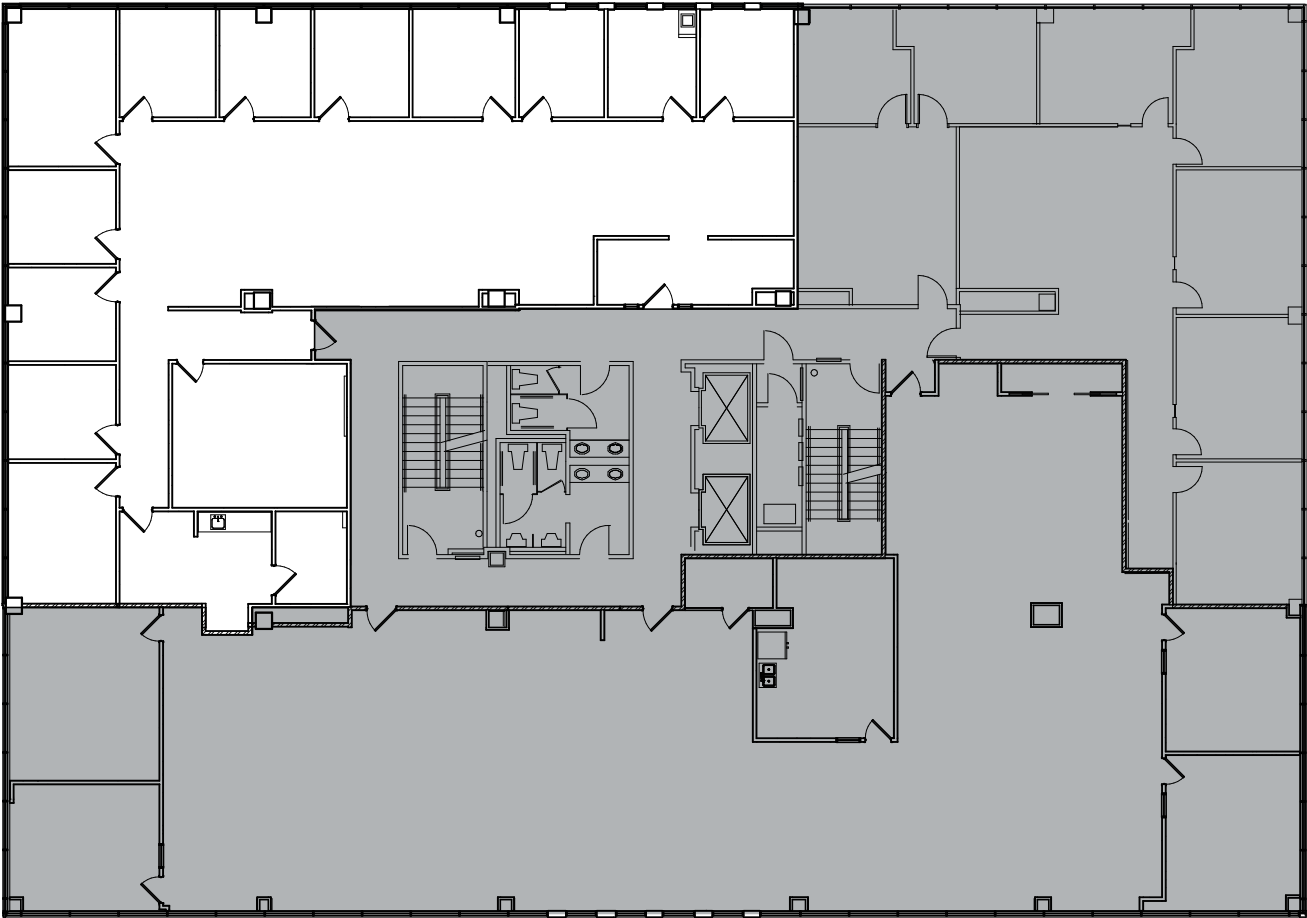

PLAZA 290

SUITE 460

4,002 SF - AS BUILT

[Click for 360 Virtual Tour](#)