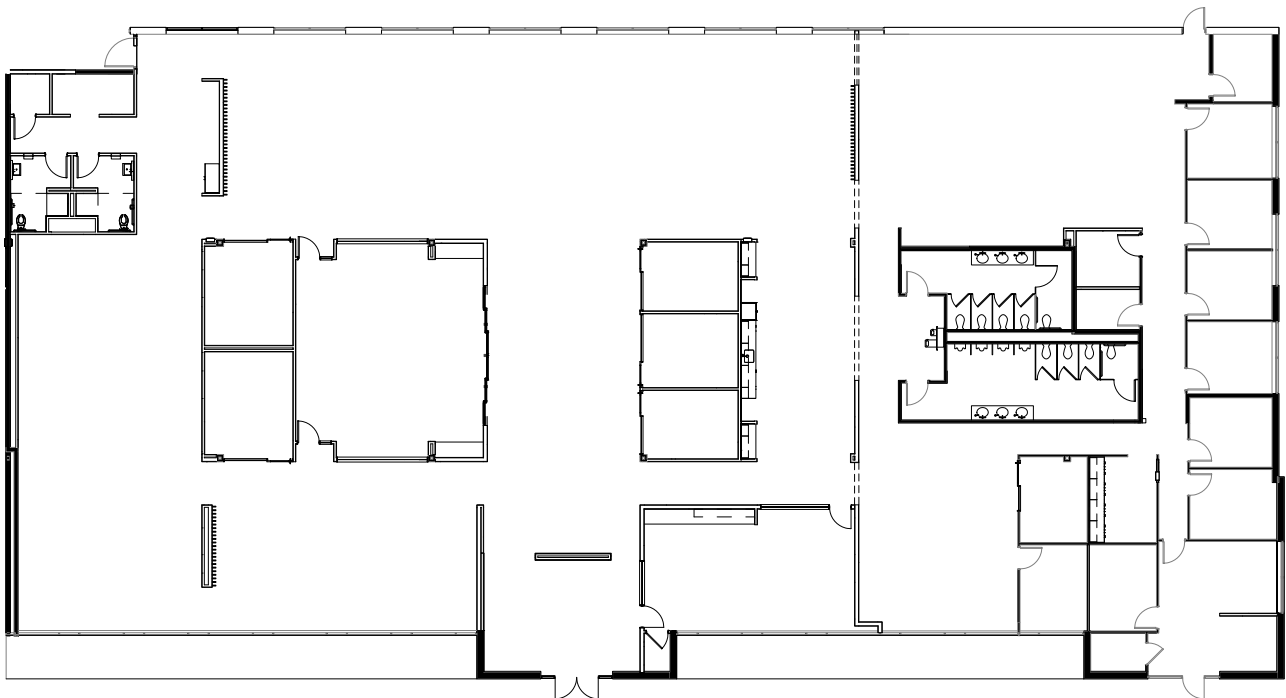

TECH CENTER SOUTHWEST

SUITE 200

16,680 SF

TECH CENTER SOUTHWEST

SUITE 200

16,680 SF