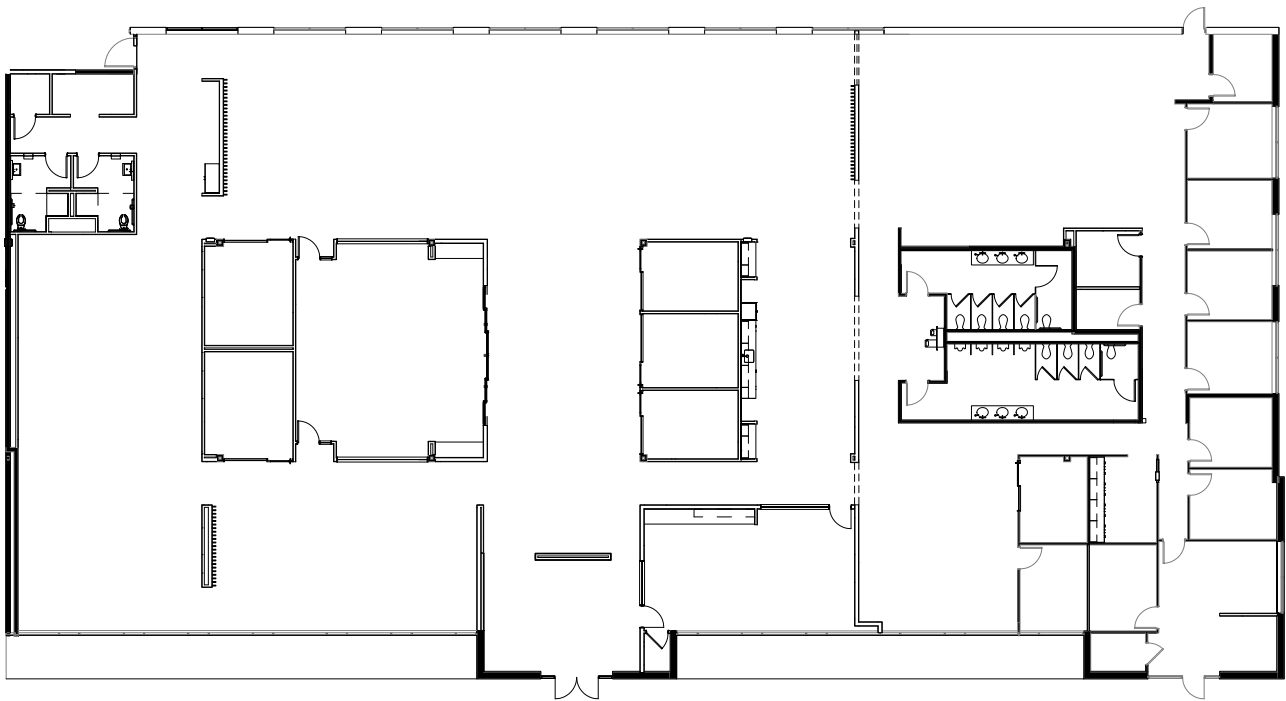

TECH CENTER SOUTHWEST

SUITE 200

16,680 SF – AVAILABLE 6.1.2024

TECH CENTER SOUTHWEST **SUITE 200**

16,680 SF – AVAILABLE 6.1.2024