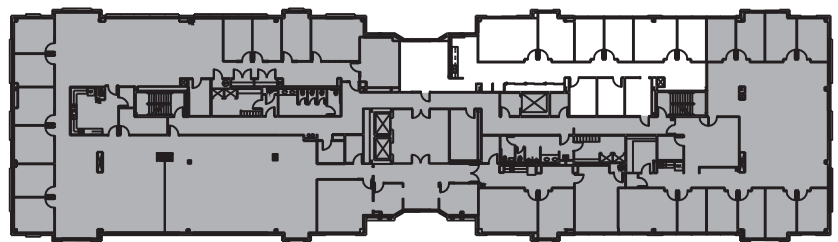

THE CAMPUS AT ARBORETUM, BLDG. 1

SUITE 310

3,293 SF

Scan or Click
QR Code to
Take a Virtual Tour