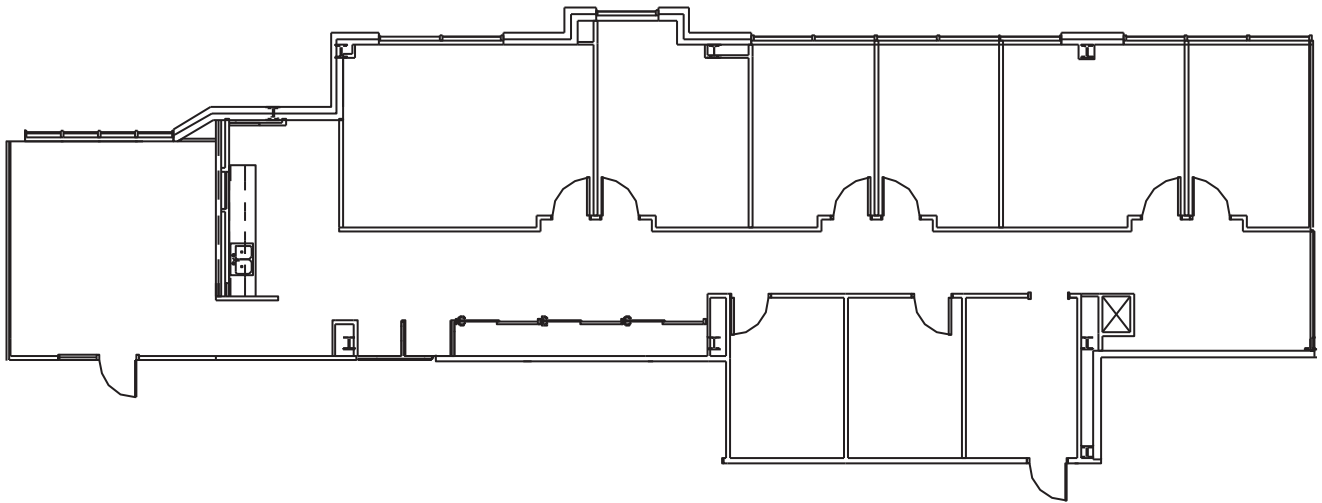

THE CAMPUS AT ARBORETUM, BLDG. 1

SUITE 310

3,293 SF

Scan or Click
QR Code to
Take a Virtual Tour