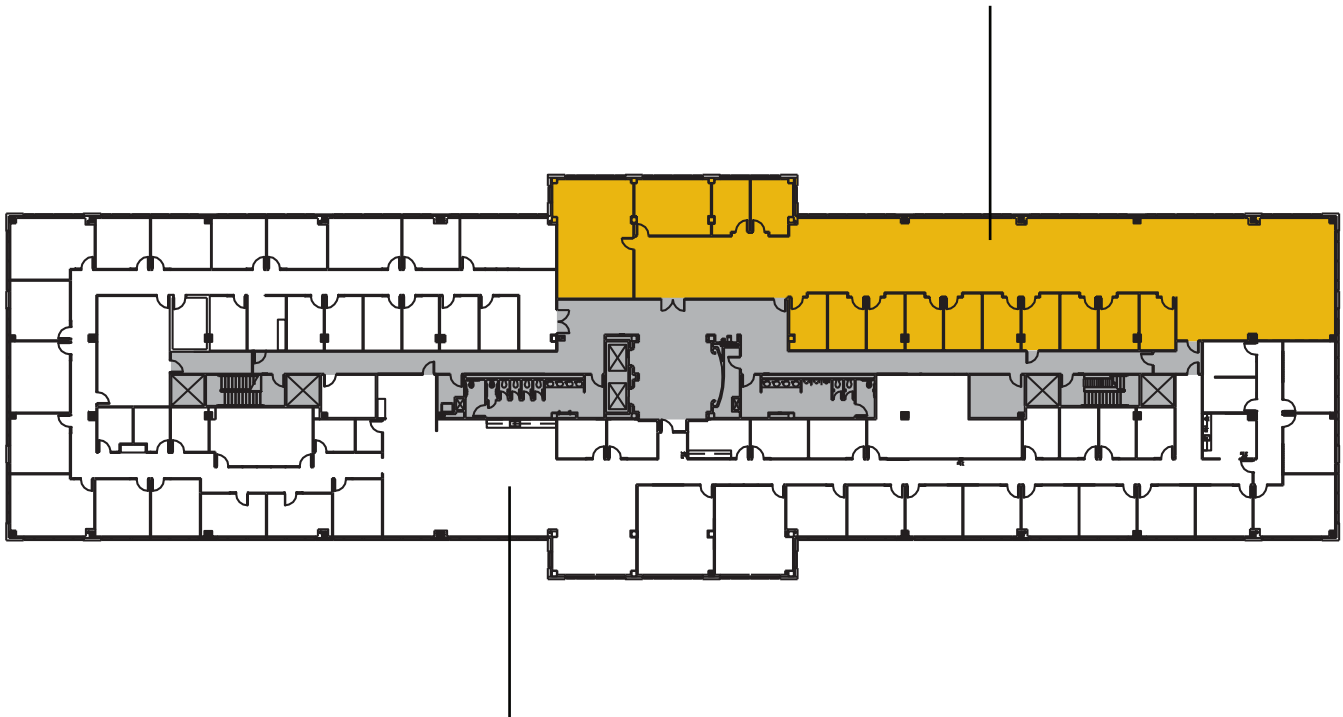

THE CAMPUS AT ARBORETUM, BLDG 4

SUITE 300 + 350

22,032 SF - 30,159 SF

Suite 300
8,127 SF
Potential Expansion

Suite 350
22,032 SF
Available 8.1.2022

Available

Potential Expansion