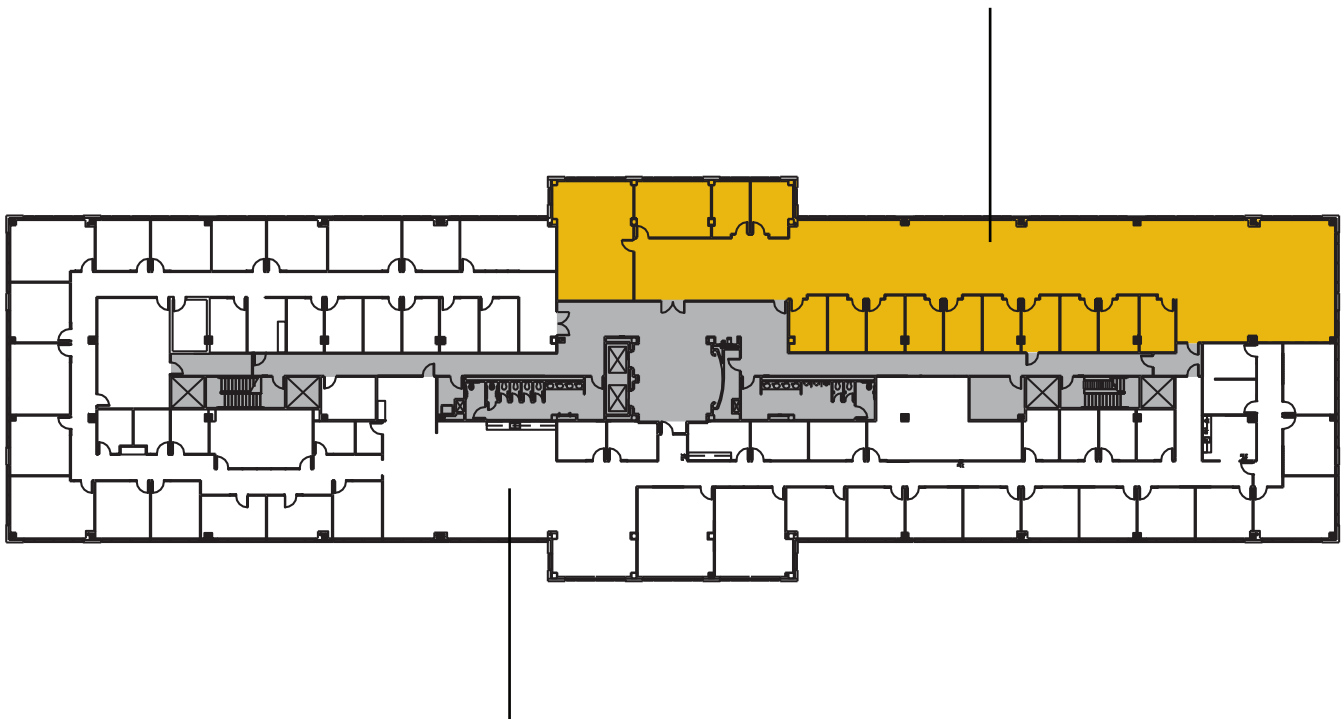

THE CAMPUS AT ARBORETUM, BLDG 4

SUITE 300 + 350

22,032 SF - 30,159 SF

Suite 300
8,127 SF
Potential Expansion

Suite 350
22,032 SF

Available

Potential Expansion

Scan or Click
QR Code to
Take a Virtual Tour