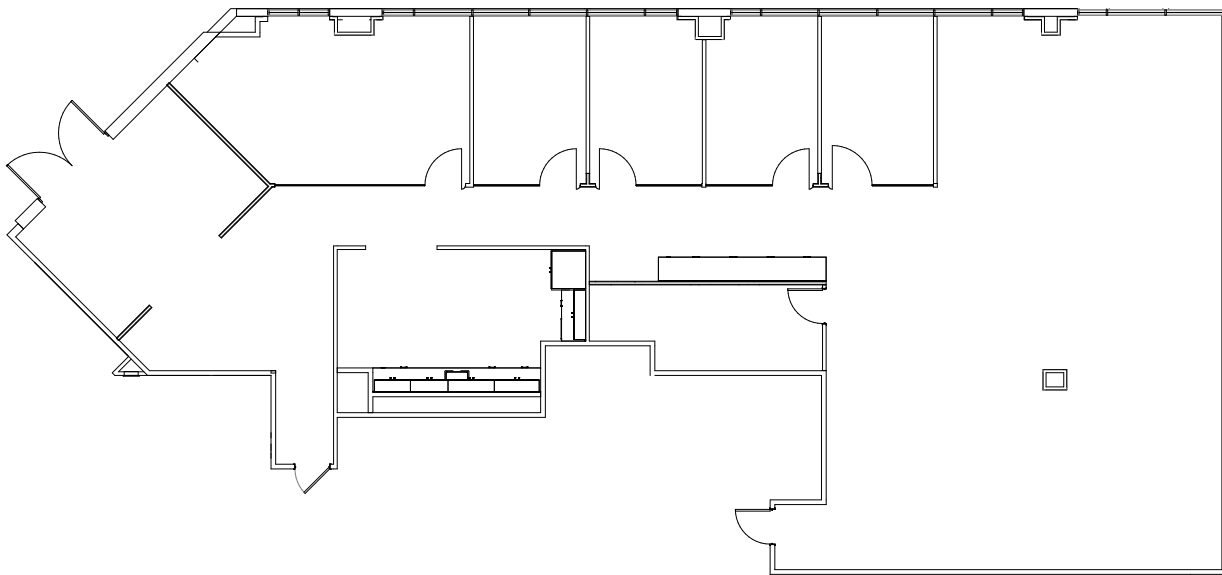

# THE CAMPUS AT ARBORETUM, BLDG. 5

## **SUITE 125**

4,410 SF – CONCEPTUAL SPEC SUITE

Scan or Click  
QR Code to  
Take a Virtual Tour