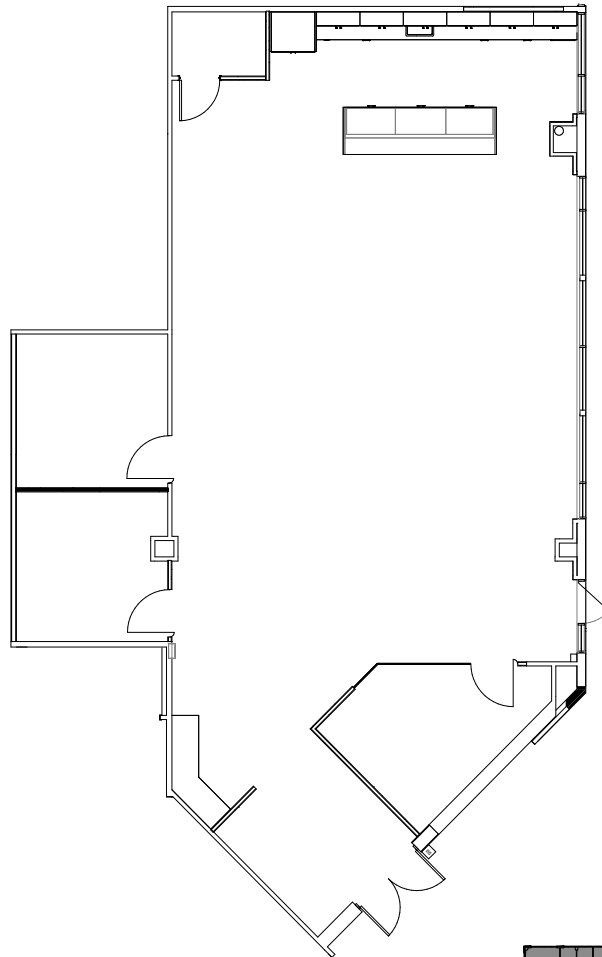

THE CAMPUS AT ARBORETUM, BLDG. 5

SUITE 130

2,930 SF – CONCEPTUAL SPEC SUITE

Scan or Click
QR Code to
Take a Virtual Tour