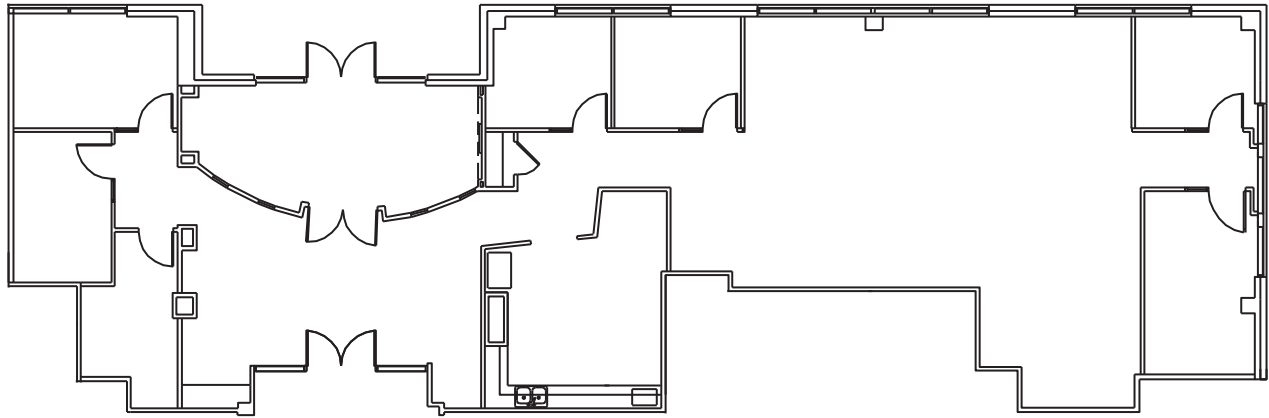

# THE CAMPUS AT ARBORETUM, BLDG. 2

## **SUITE 150**

3,626 SF

Scan or Click  
QR Code to  
Take a Virtual Tour