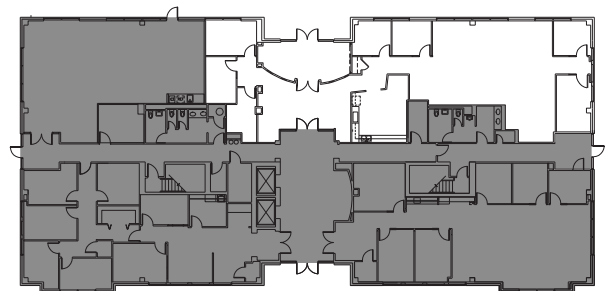

# THE CAMPUS AT ARBORETUM, BLDG. 2

## **SUITE 150**

3,626 SF

Scan or Click  
QR Code to  
Take a Virtual Tour