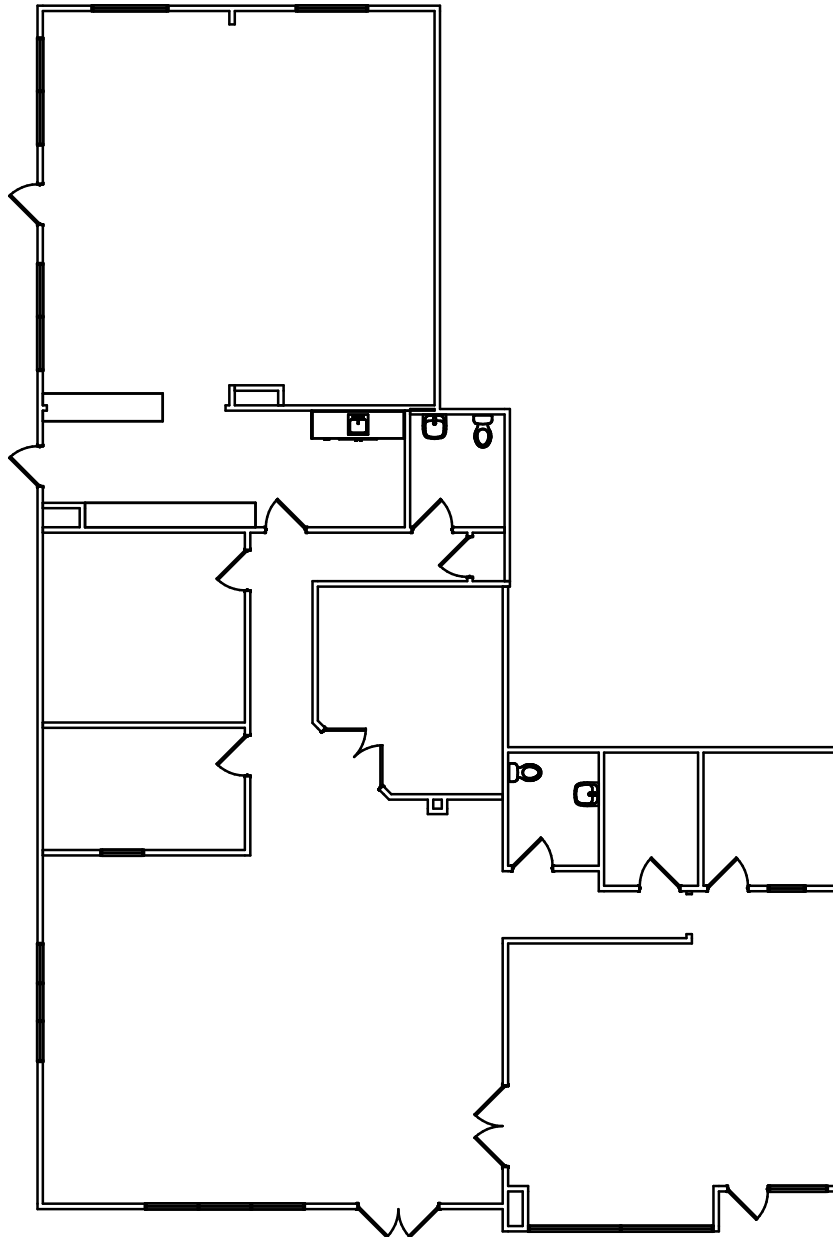

THE VILLAGE
SUITE 119
4,038 SF

View this plan on View the Space.
Scan or click this QR code.