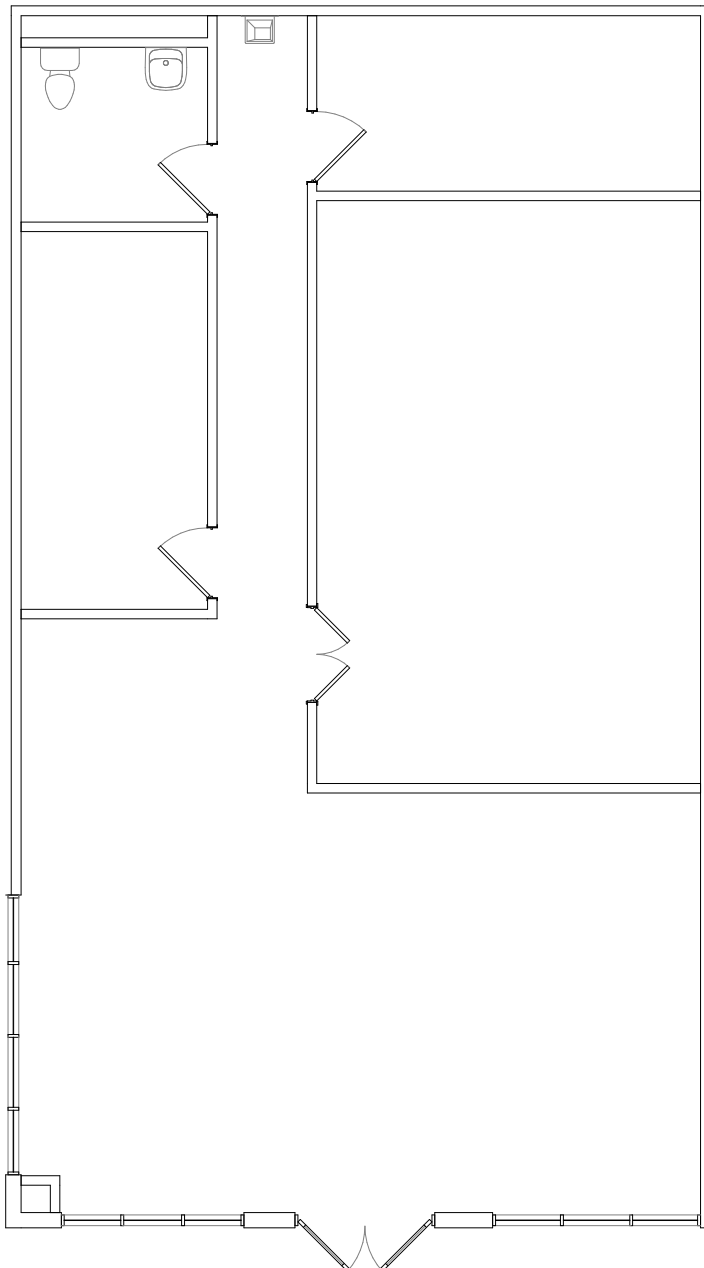

THE VILLAGE
SUITE 229
1,544 SF

View this plan on View the Space.
Scan or click this QR code.