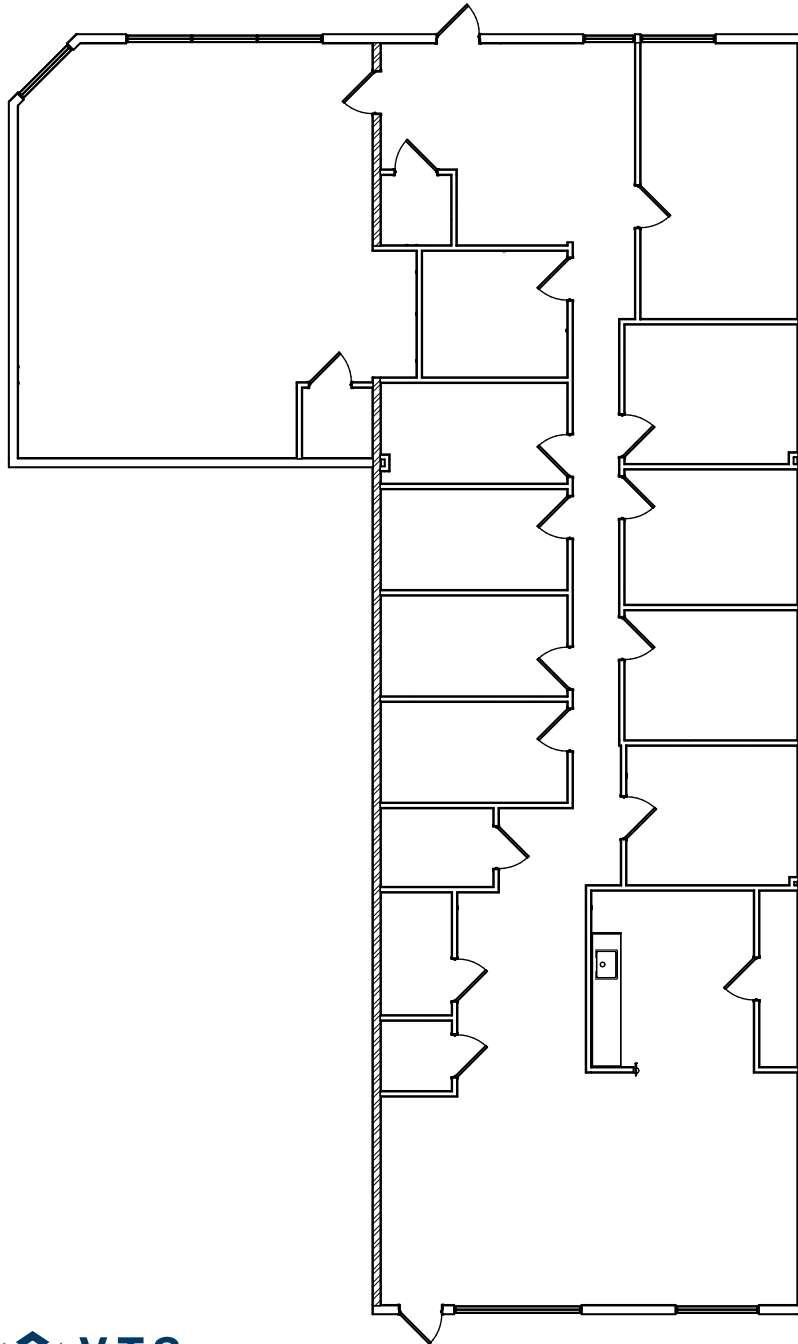

THE VILLAGE
SUITE 305
3,534 SF

View this plan on View the Space.
Scan or click this QR code.