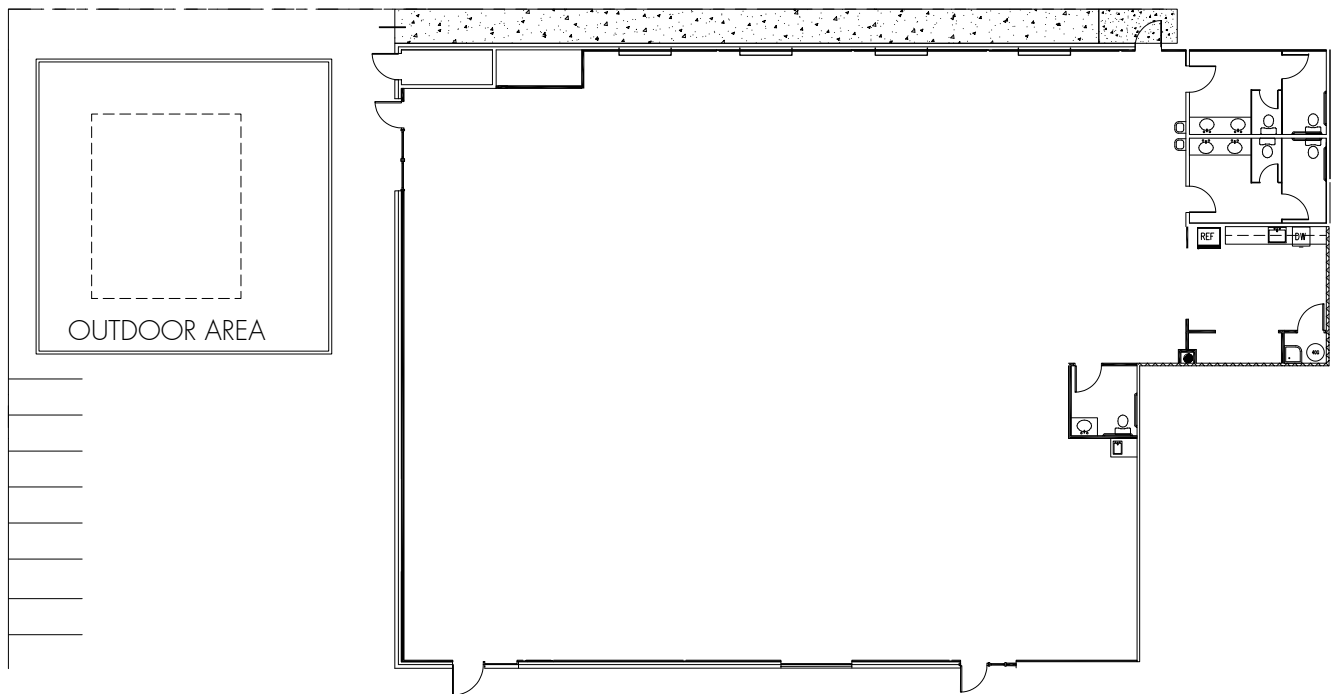

THE VILLAGE

SUITE 601

6,710 SF

View this plan on View the Space.
Scan or click this QR code.