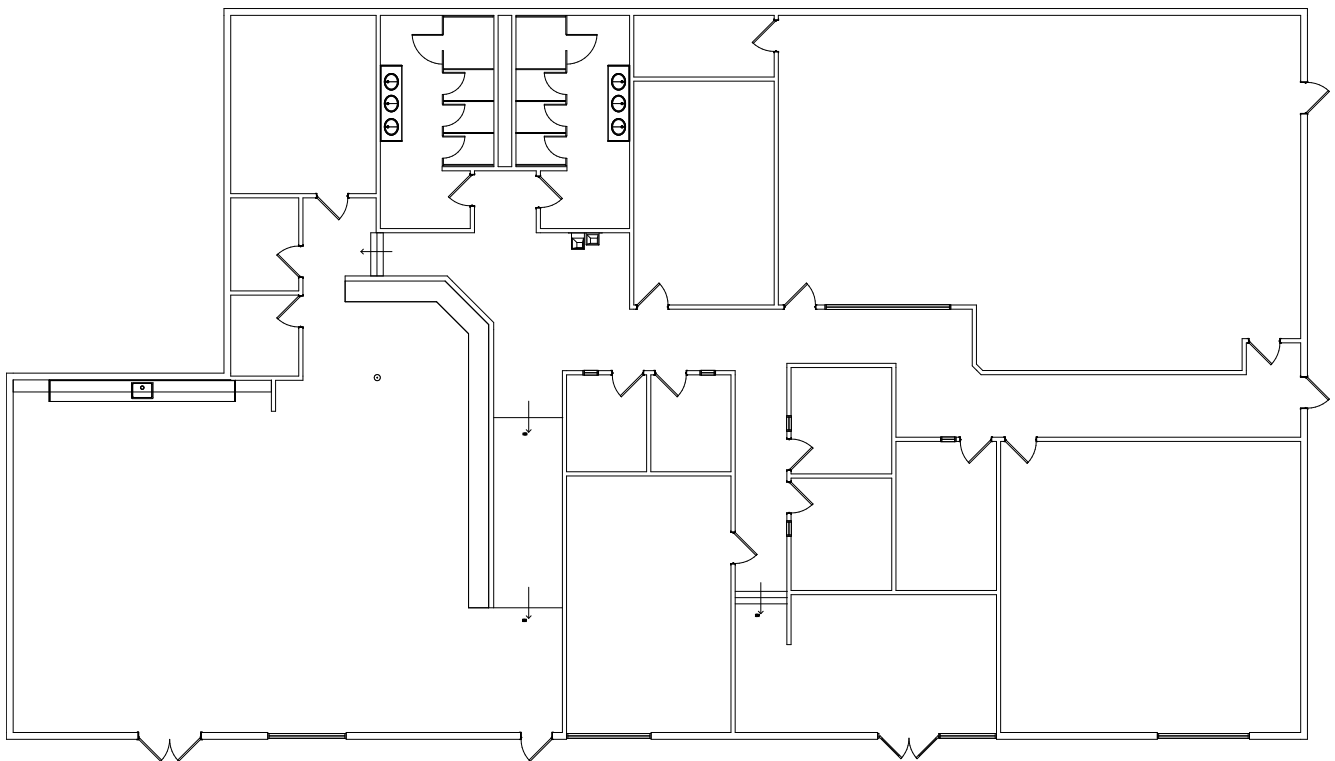

THE VILLAGE
SUITE 602
8,323 SF

View this plan on View the Space.
Scan or click this QR code.