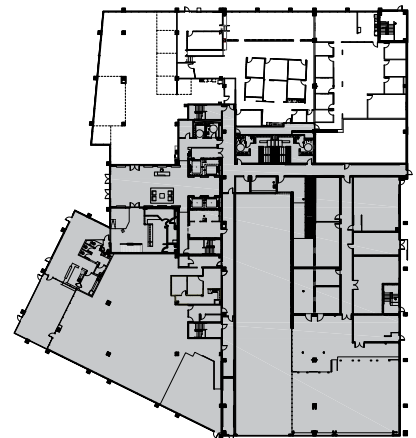

UNIVERSITY PARK

SUITE 145, 149, 150

18,750 SF

Suite 150
4,450 - 6,211 SF

Suite 145
6,398 SF
Available 10/1/2022

Suite 149
6,141 SF
90 Days Notice

----- Dashed lines reflect removable walls