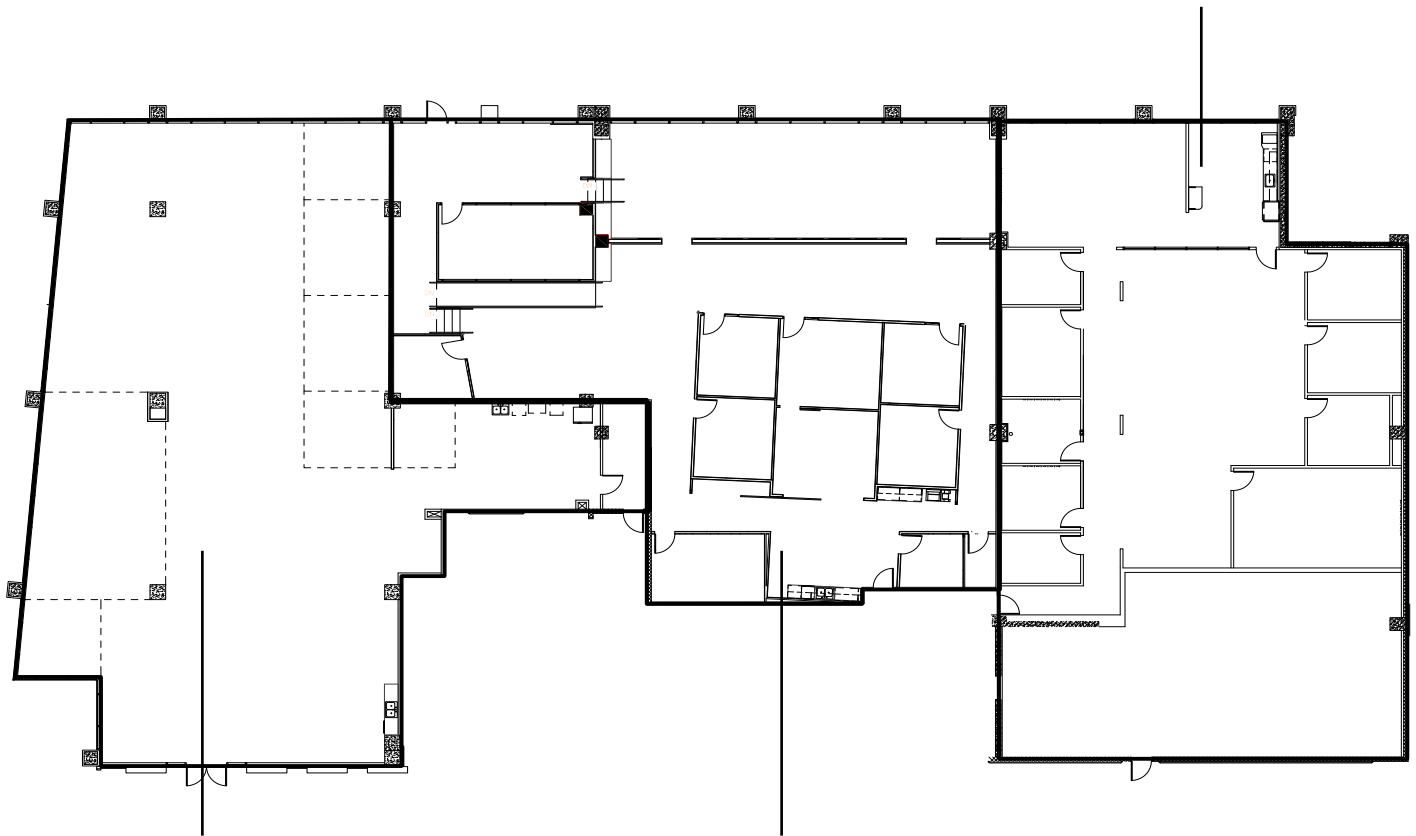

UNIVERSITY PARK

SUITE 145, 149, 150

18,750 SF

Suite 150
4,450 - 6,211 SF

Suite 145
6,398 SF
Available 10/1/2022

Suite 149
6,141 SF
90 Days Notice

----- Dashed lines reflect removable walls