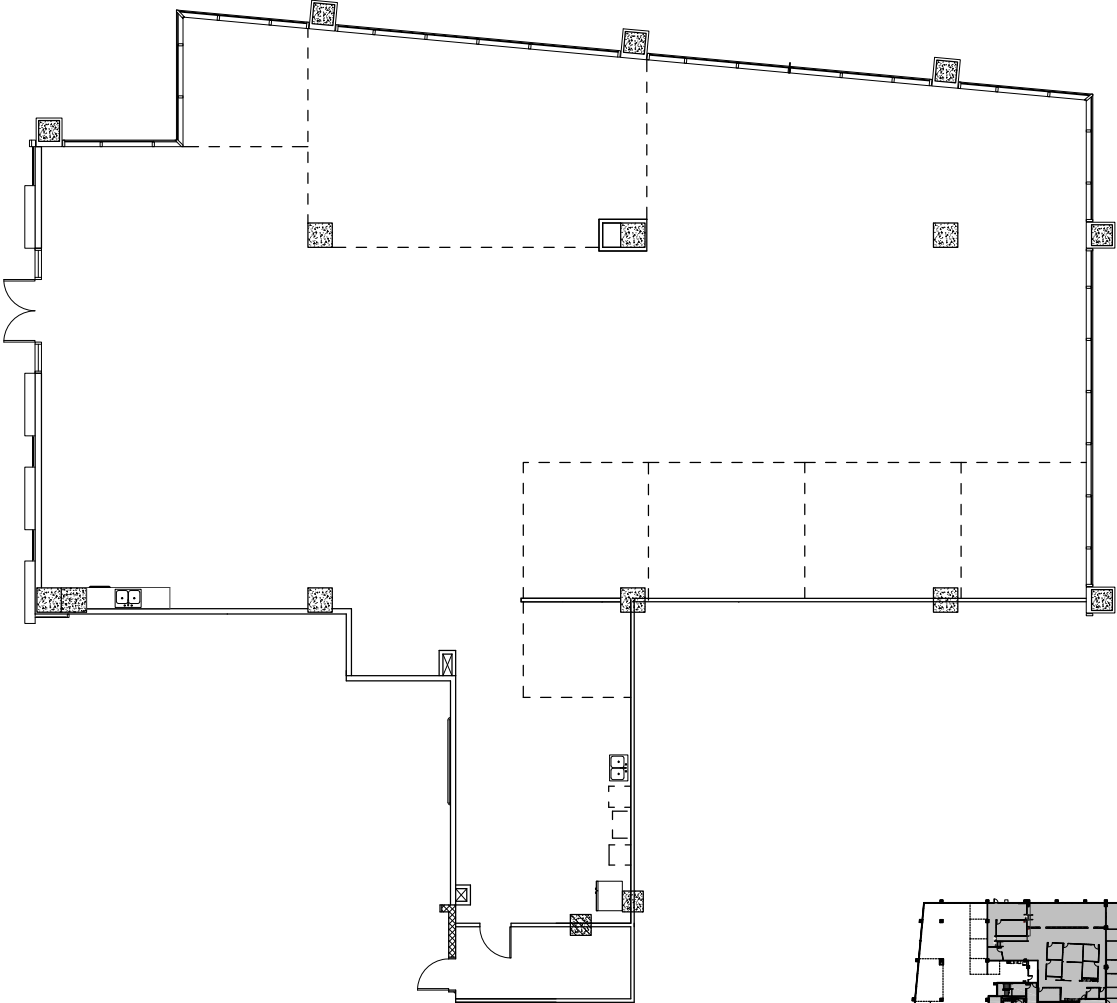

UNIVERSITY PARK
SUITE 145

6,398 SF

----- Dashed lines reflect removable walls