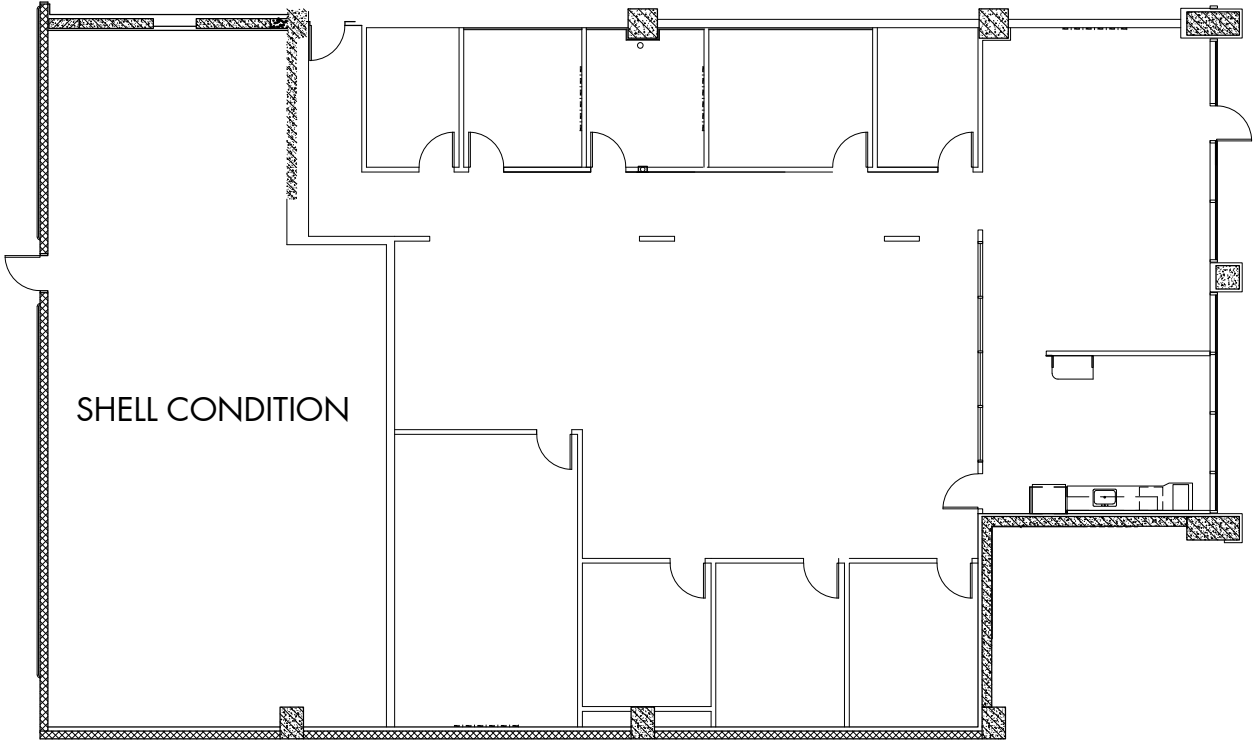

UNIVERSITY PARK **SUITE 150**

4,450 - 6,211 SF

[Click for 360 Virtual Tour](#)