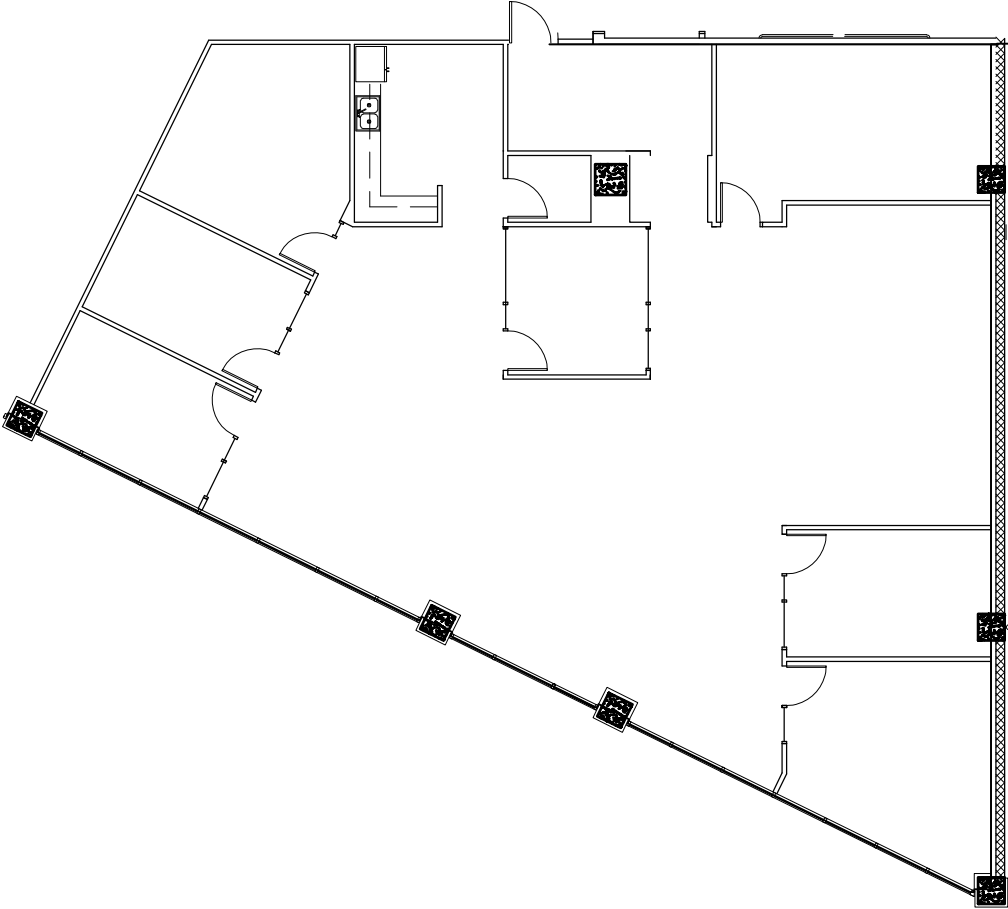

UNIVERSITY PARK **SUITE 600**

4,209 SF - AVAILABLE 12.1.2024

Scan or Click QR Code
to Take a Virtual Tour