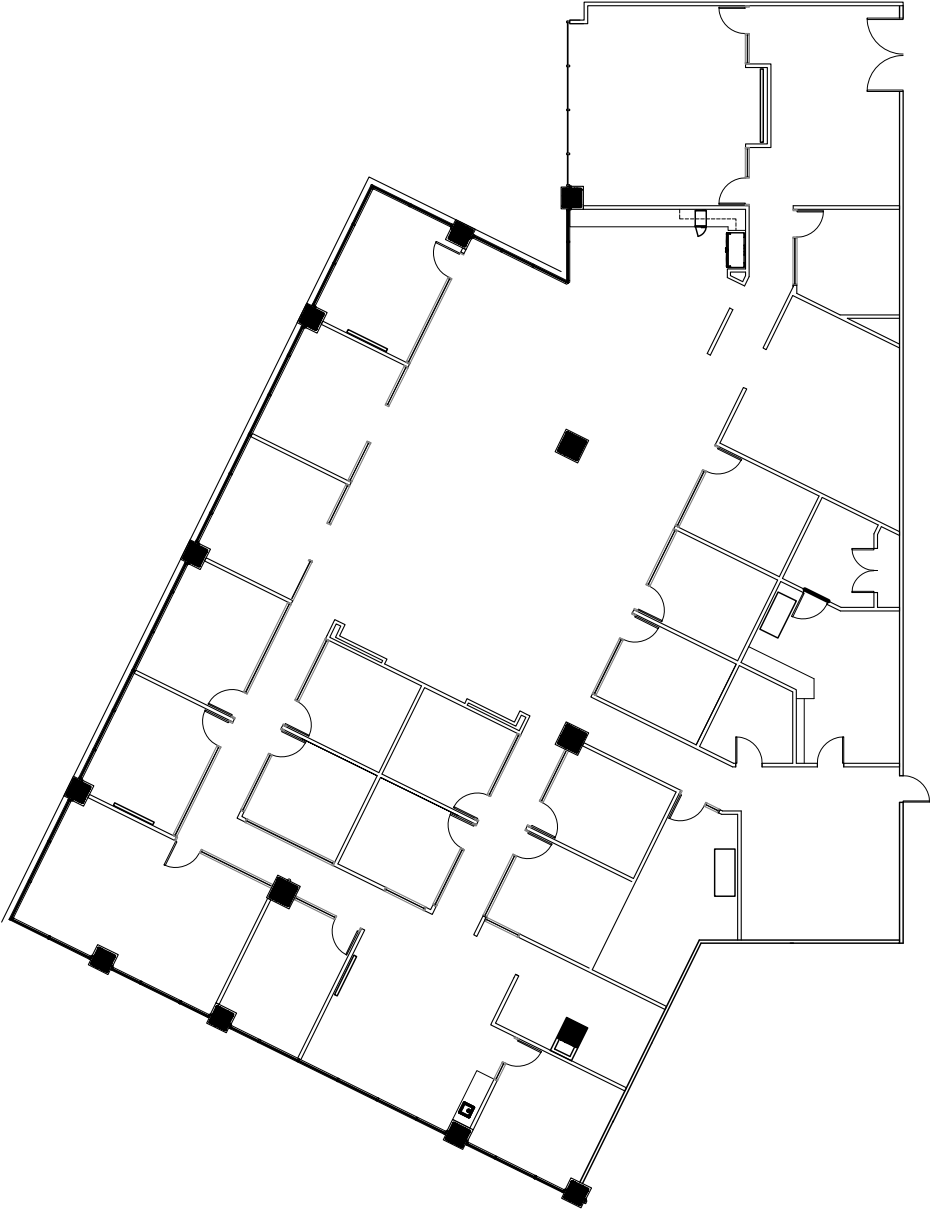

UNIVERSITY PARK
SUITE 610

11,211 SF

View this plan on View the Space.
Scan or click this QR code.