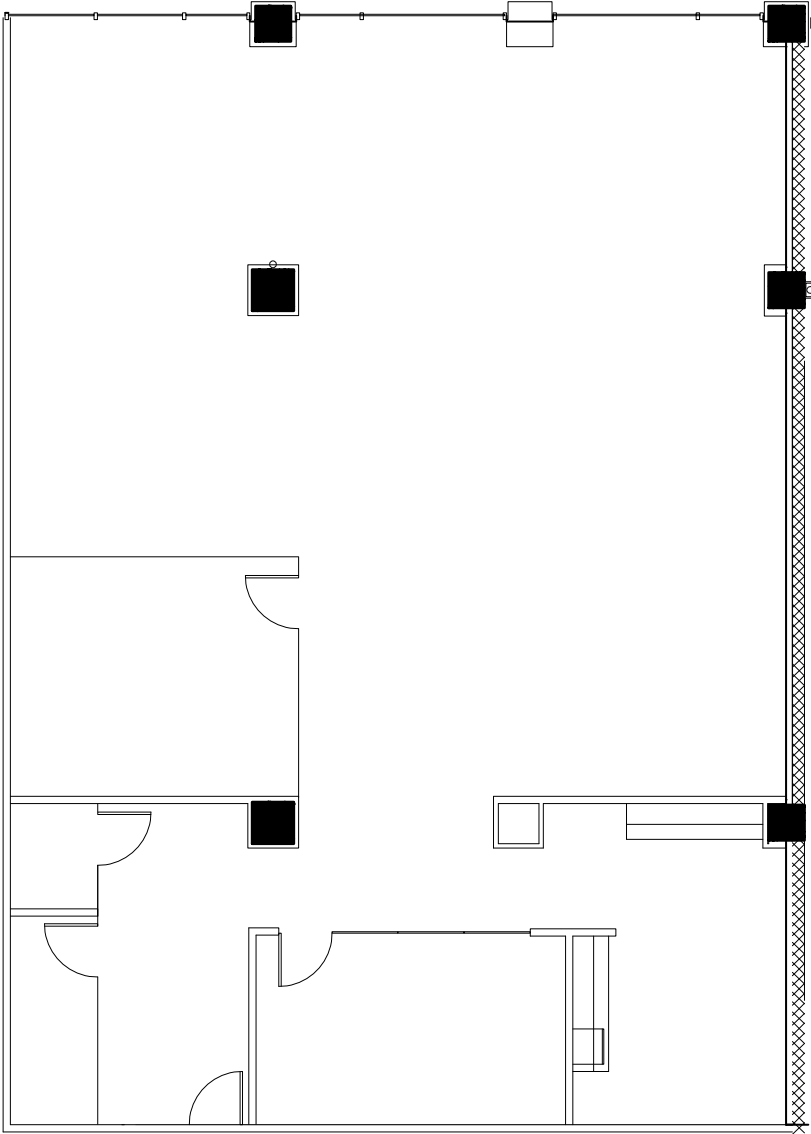

# UNIVERSITY PARK **SUITE 625**

3,542 SF

Click for 360 Virtual Tour