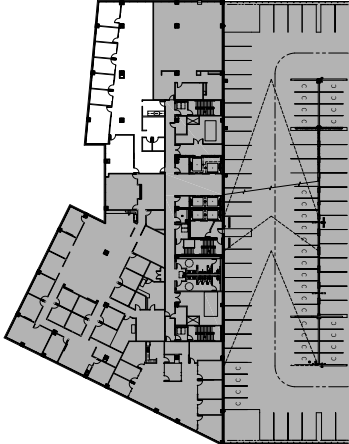

UNIVERSITY PARK
SUITE 630

5,727 SF

Scan or Click
QR Code to
Take a Virtual Tour