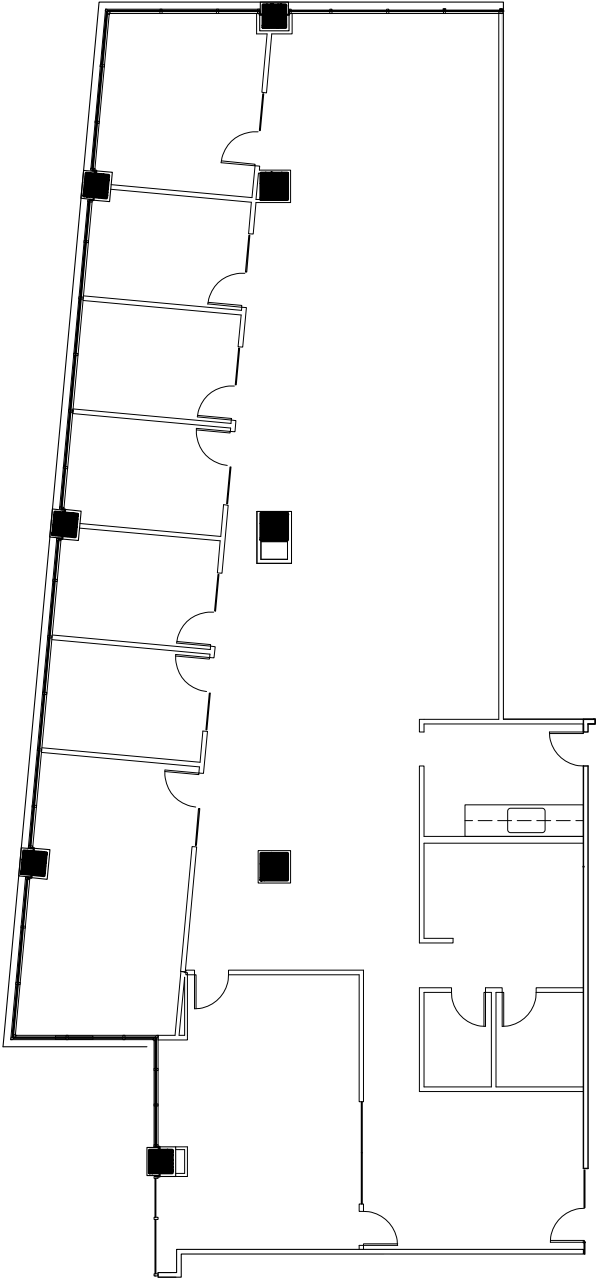

UNIVERSITY PARK
SUITE 630

5,727 SF

Scan or Click
QR Code to
Take a Virtual Tour