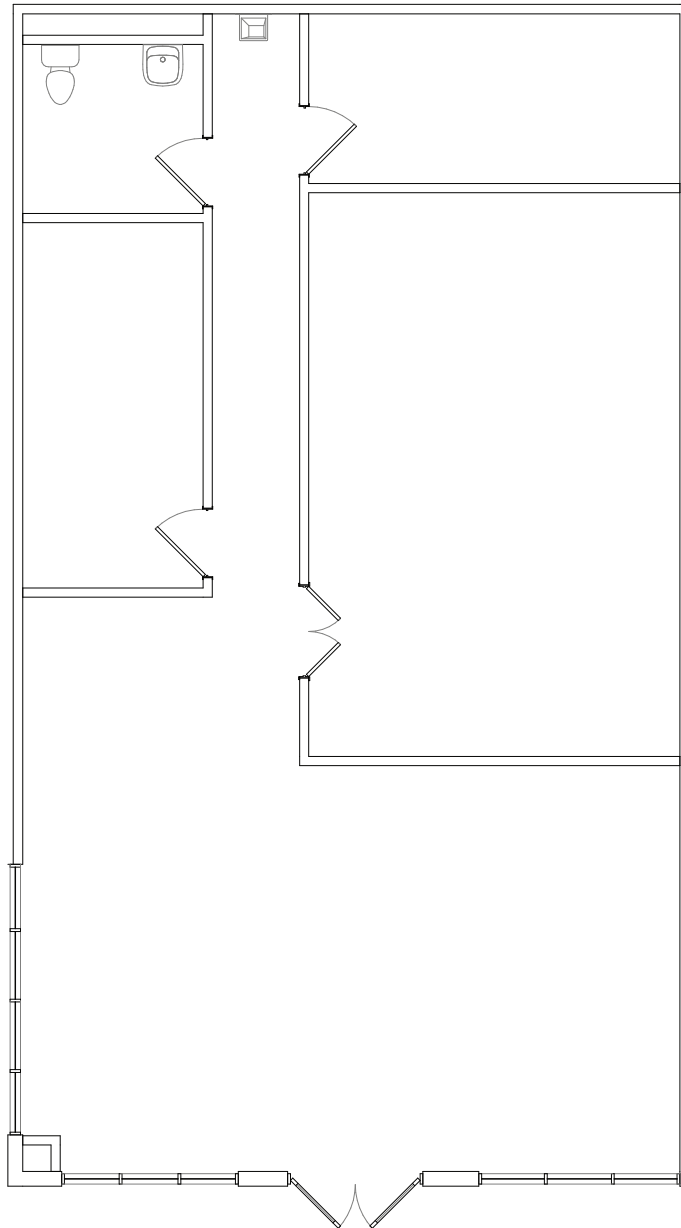

# SUITE 229

1,544 SF

Available Immediately

View this plan on View the Space.  
Scan or click QR code.

the   
VILLAGE  
*Shops • Offices*